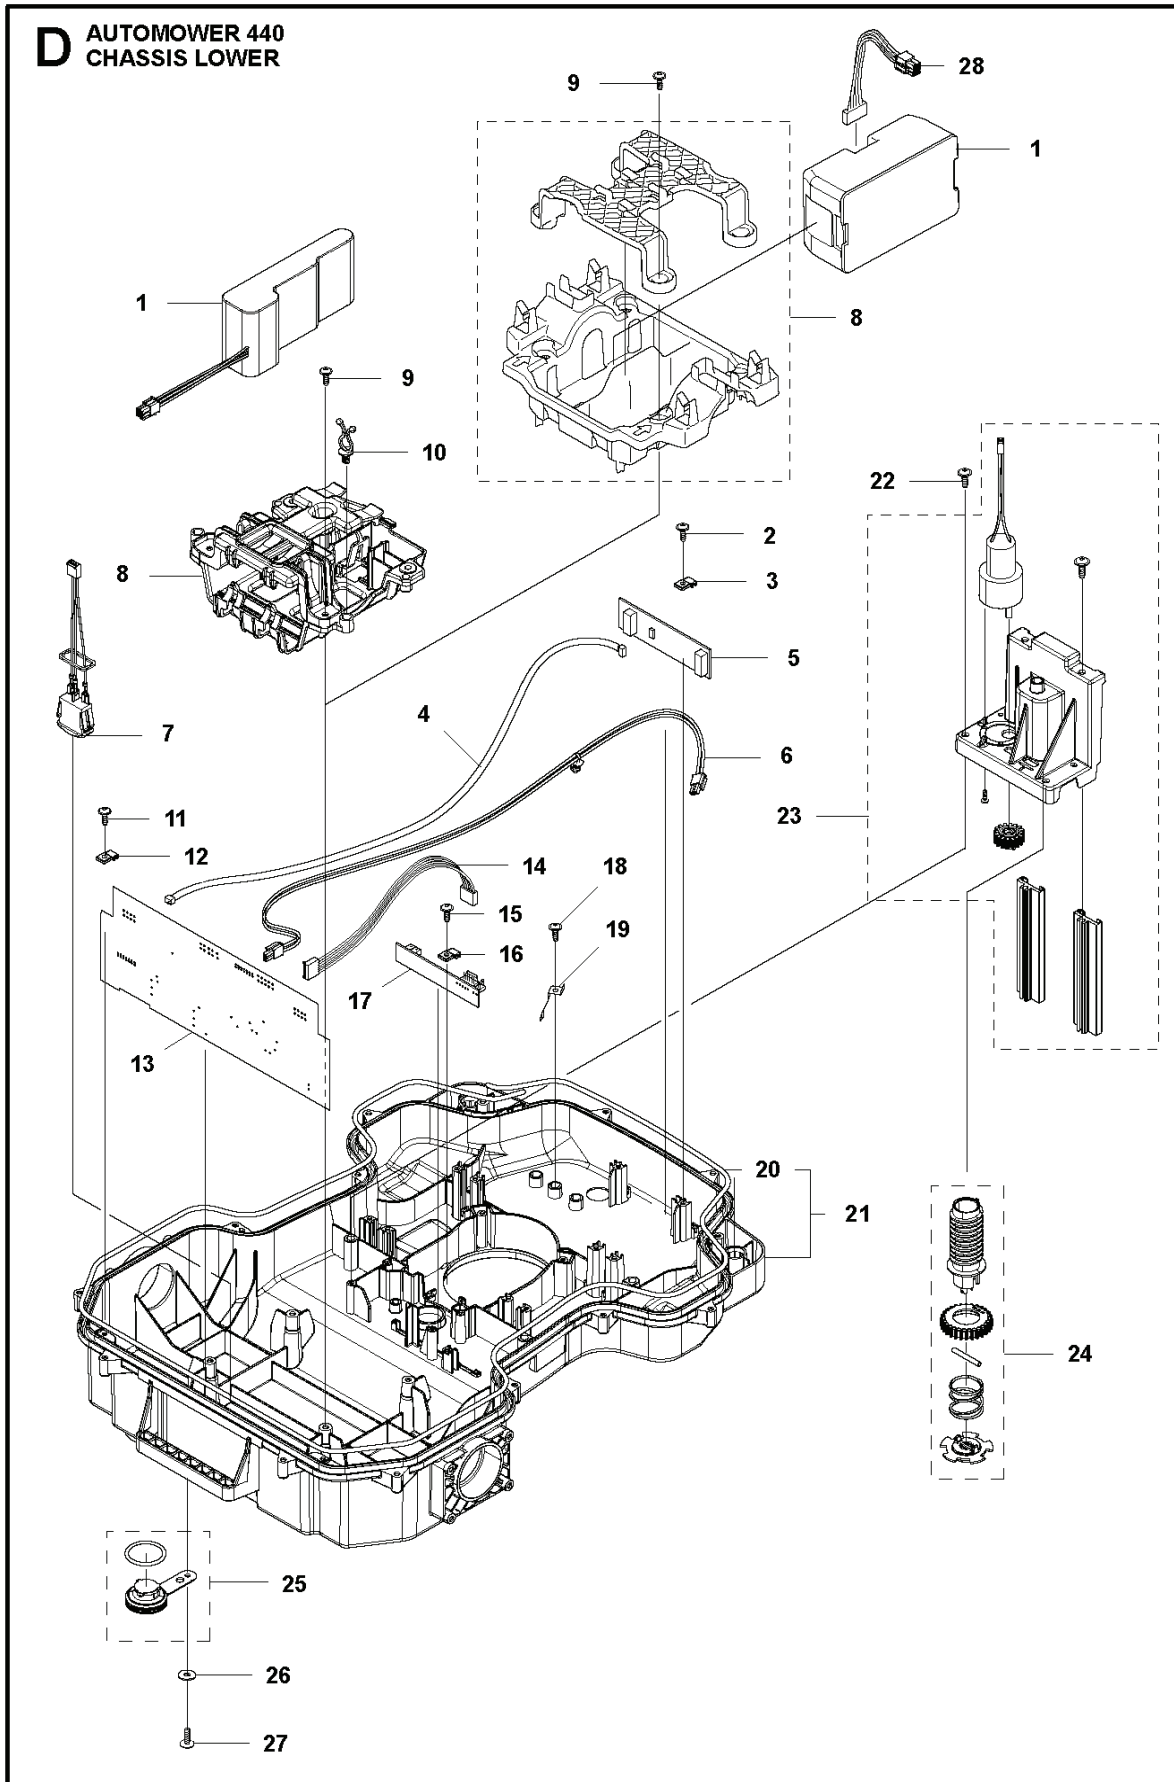

D AUTOMOWER 440
CHASSIS LOWER

ROBOTIC LAWN MOWERS

PXM_REF	PXM_PARTNO	ARTIKELBESKRIVNING	PXM_REMARK		
1	589585701	BATTERI	Up to Serial Number 2045XXXXX	2	
1	593247401	BATTERI	From Serial Number 204681190	2	
2	575543314	SCREW	Screw	2	
3	579529401	ÖVERFALL	Clamp	2	
4	579708201	KABLAGE KPL	Loom	1	
5	592852701	KRETSKORT	Printed Circuit ASSY	1	
6	580370702	KABLAGE KPL	Loom	1	
7	579708701	KABLAGE KPL	Switch, On Off	1	
8	580609602	HÅLLARE	Up to Serial Number 2045XXXXX	1	
8	596494701	HOLDER KIT	From Serial Number 204681190	1	
9	574450101	SKRUV ITXPANT	Screw	5	
10	580682901	HÅLLARE	Holder	7	
11	575543314	SCREW	Screw	2	
12	579529401	ÖVERFALL	Clamp	2	
13	592852601	KRETSKORT	Printed Circuit ASSY	1	
14	579708001	KABLAGE KPL	Loom	1	
15	575543314	SCREW	Screw	1	
16	579529401	ÖVERFALL	Clamp	1	
17	579728502	KRETSKORT	Printed Circuit ASSY	1	
18	575543314	SCREW	Screw	2	
19	581556101	FJÄDER	Spring	2	
20	574874705	TÄTNINGSLIST	Sealing Strip (1 pcs, 5 mm)	1	
21	581621701	CHASSIS KIT	Chassis KIT	1	
22	575543314	SCREW	Screw	4	
23	501068301	MOTOR KPL	Motor ASSY	1	
24	581621601	SCREW KIT	Screw KIT	1	
25	581621202	PLUG KIT	Plug KIT	1	
26	734113741	BRICKA	Washer	1	
27	574450101	SKRUV ITXPANT	Screw	1	
28	591203601	KABLAGE KPL	From Serial Number 204681190	1