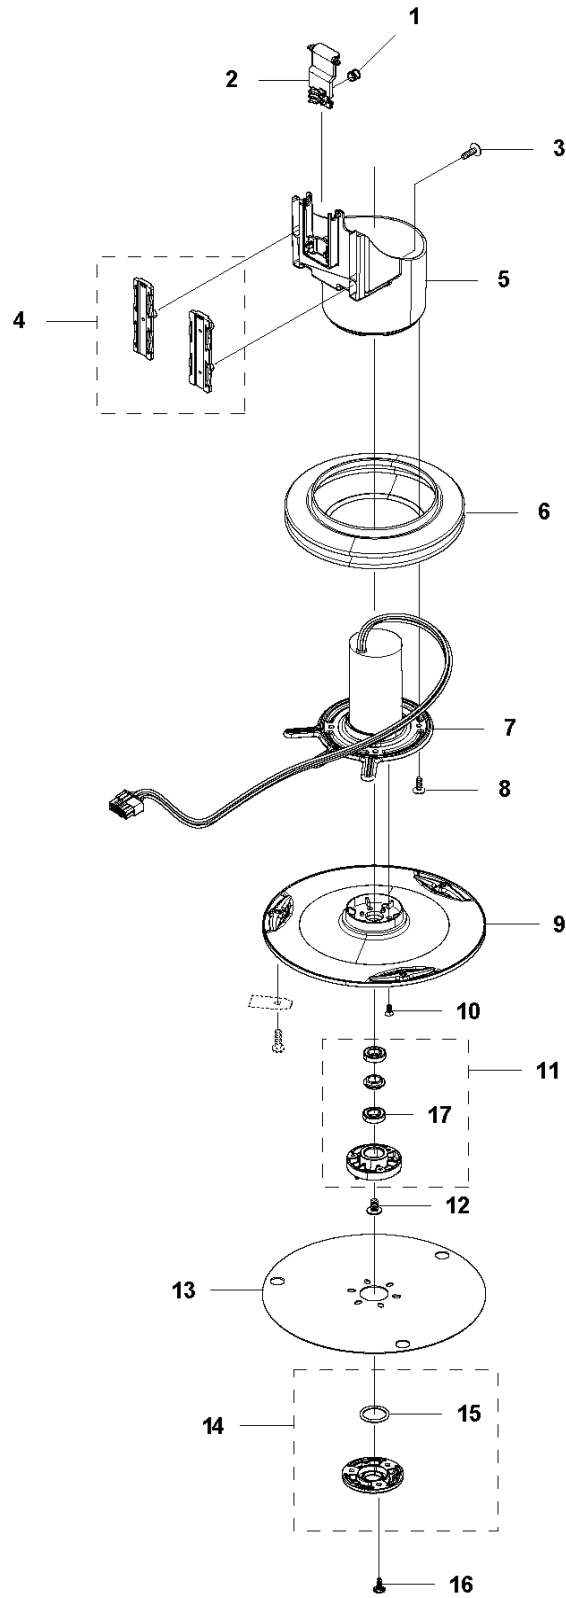

F AUTOMOWER 440
BLADE MOTOR & CUTTING EQUIPMENT

ROBOTIC LAWN MOWERS

PXM_REF	PXM_PARTNO	ARTIKELBESKRIVNING	PXM_REMARK		
1	580624401	FJÄDER	Spring	1	
2	579564601	LÄNK	Link	1	
3	575543314	SCREW	Screw	3	
4	581621801	LAGERSATS	Bearing KIT	1	
5	579564501	HUS	Housing	1	
6	579666403	BÄLG	Bellows	1	
7	587381401	MOTOR KPL	Cutting Motor ASSY	1	
8	575543314	SCREW	Screw	4	
9	598814401	KNIVDISK	Incl. screws. For 2020 models	1	
9	587378101	KNIVDISK	For 2019, 2018 & 2017 models	1	
10	590508701	SCREW	Fits to Cutting Disc 597282001	3	
10	535130502	SCREW	Fits to Cutting Disc 587378101	3	
11	588421702	LAGERHUS KPL	Bearing Housing ASSY	1	
12	535076001	SCREW	Screw	1	
13	597449801	HASPLÅT	From Serial Number 1946XXXXX	1	
13	587378001	HASPLÅT	Up to Serial Number 1945XXXXX	1	
14	587449601	TÄCKLOCKSSATS	Bearing Cover ASSY	1	
15	585297501	O-RING	O-Ring	1	
16	575543314	SCREW	Screw	3	
17	535075703	KULLAGER		1	
17	593080801	KULLAGER	Tube 50 pcs	1	

C AUTOMOWER 440
CENTER CONSOL

ROBOTIC LAWN MOWERS

PXM_REF	PXM_PARTNO	ARTIKELBESKRIVNING	PXM_REMARK		
1	588797506	KÅPA	Cover	1	
2	579458501	LUCKA	Hatch	1	
3	579458101	KNAPP	Button	1	
4	575543314	SCREW	Screw	2	
5	501065801	HINGE KIT	Hinge KIT	1	
6	575543314	SCREW	Screw	2	
7	579627901	TANGENTBORD	Keyboard	1	
8	581620601	TÄCKLOCKSSATS	Cover KIT	1	
9	535130101	FJÄDER	Spring	2	
10	574874706	TÄTNINGSLIST	Sealing Strip (1 pcs. ~5 mm)	1	
11	574480302	BRYTARE	Switch	1	
12	501066001	LOCK KIT	Locking Plate KIT	1	
13	575543314	SCREW	Screw	1	
14	575543314	SCREW	Screw	1	
15	575543314	SCREW	Screw	3	
16	581620701	SUPPORT KIT	Support KIT	1	
17	592910401	KRETSKORT	From 2019 Models	1	
17	588275901	KRETSKORT	For 2018 & 2017 Models	1	