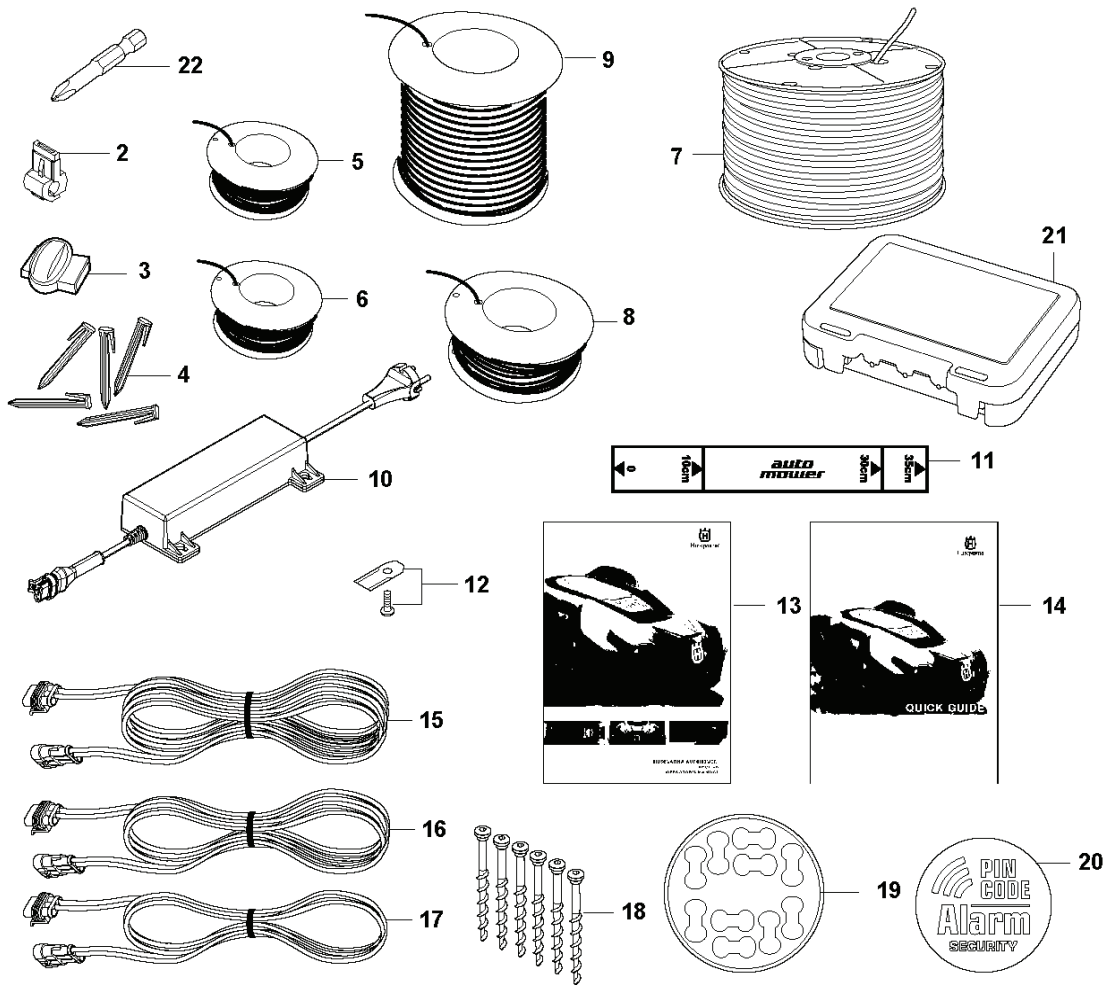

H AUTOMOWER 440 INSTALLATION ACCESSORIES

ROBOTIC LAWN MOWERS

PXM_REF	PXM_PARTNO	ARTIKELBESKRIVNING	PXM_REMARK		
1	967623601	INSTALLATION KIT	Installation KIT S: Wire (150 m), Staples (300 pcs), Connectors (3 pcs), Couplers (5 pcs)	1	
1	967623602	INSTALLATION KIT	Installation KIT M: Wire (250 m), Staples (400 pcs), Connectors (3 pcs), Couplers (5 pcs)	1	
1	967623603	INSTALLATION KIT	Installation KIT L: Wire (400 m), Staples (600 pcs), Connectors (5 pcs), Couplers (5 pcs)	1	
2	535129001	KOPPLING	Loop Wire Connector	1	
2	535129002	KOPPLING	Loop Wire Connector, Blister Pack, 100 pcs	1	
2	577864801	KOPPLING	Loop Wire Connectors, Blister Pack, 5pcs	1	
3	501980201	KOPPLING	Coupler	1	
3	577864701	KOPPLING	Couplers, Blister Pack, 5 pcs	1	
3	501980203	KOPPLING	Couplers, 100 pcs	1	
4	577864201	KLAMMER	Staples, 85 mm, Blister Pack, 100 pcs	1	
4	583973401	KLAMMER	Staples, 85 mm, 100 pcs	1	
5	577864302	VAJER	Wire Blister Pack, (50 m)	1	
5	580662002	VAJER	Wire (150 m)	1	
5	577864301	VAJER	Wire Blister Pack, (150 m)	1	
6	580662001	VAJER	Wire (250 m)	1	
7	593297701	VAJER	Wire Pro 300m	1	
8	522914101	VAJER	Wire (500 m, ~3.4 mm)	1	
9	580662004	VAJER	Wire (800 m)	1	
10	590442501	DRIVENHET	Transformer (EU)	1	
10	590442502	DRIVENHET	Transformer (UK/IRL)	1	
10	590442503	DRIVENHET	Transformer (CH)	1	
10	590442504	DRIVENHET	Transformer (US/CA)	1	
10	586812205	DRIVENHET	Transformer (AU/NZ)	1	
11	544177501	MÄTTBAND	Measuring Tape	1	
12	577864603	BLADE SET	Long Life Safety Blades, Blister Pack, 9 pcs	1	
12	577606505	BLADE SET	Long Life Safety Blades, 45 pcs	1	
12	577606604	BLADE SET	Long Life Safety Blades, 300 pcs	1	
13	115875801	TBD	Operator's Manual, Swedish	1	
13	115875806	TBD	Operator's Manual, Danish	1	
13	115875811	TBD	Operator's Manual, Finnish	1	
13	115875821	TBD	Operator's Manual, Norwegian	1	
13	115875826	TBD	Operator's Manual, English	1	
13	115875831	TBD	Operator's Manual, French	1	
13	115875832	TBD	Operator's Manual, French (Canada)	1	
13	115875836	TBD	Operator's Manual, Dutch	1	
13	115875841	TBD	Operator's Manual, Italian	1	
13	115875846	TBD	Operator's Manual, Spanish	1	
13	115875851	TBD	Operator's Manual, German	1	
13	115875856	TBD	Operator's Manual, Russian	1	
13	115875858	TBD	Operator's Manual, Hungarian	1	
13	115875859	TBD	Operator's Manual, Portuguese	1	
13	115875861	TBD	Operator's Manual, Polish	1	
13	115875862	TBD	Operator's Manual, Romanian	1	
13	115875863	TBD	Operator's Manual, Estonian	1	
13	115875864	TBD	Operator's Manual, Latvian	1	
13	115875865	TBD	Operator's Manual, Lithuanian	1	
13	115875868	TBD	Operator's Manual, Slovakian	1	
13	115875871	TBD	Operator's Manual, Greek	1	
13	115875876	TBD	Operator's Manual, Turkish	1	
13	115875881	TBD	Operator's Manual, Croatian	1	
13	115875884	TBD	Operator's Manual, Slovenian	1	
13	115875890	TBD	Operator's Manual, Czech	1	
13	115875895	TBD	Operator's Manual, English: EPA, CARB	1	
13	115875896	TBD	Operator's Manual, Spanish (US)	1	
14	115845110	QUICK GUIDE	Quick Guide, Swedish, Danish, Norwegian, Finnish	1	
14	115845120	TBD	Quick Guide, German, French, Dutch, Slovenian	1	
14	115845130	TBD	Quick Guide, Spanish, Portuguese, Italian, English	1