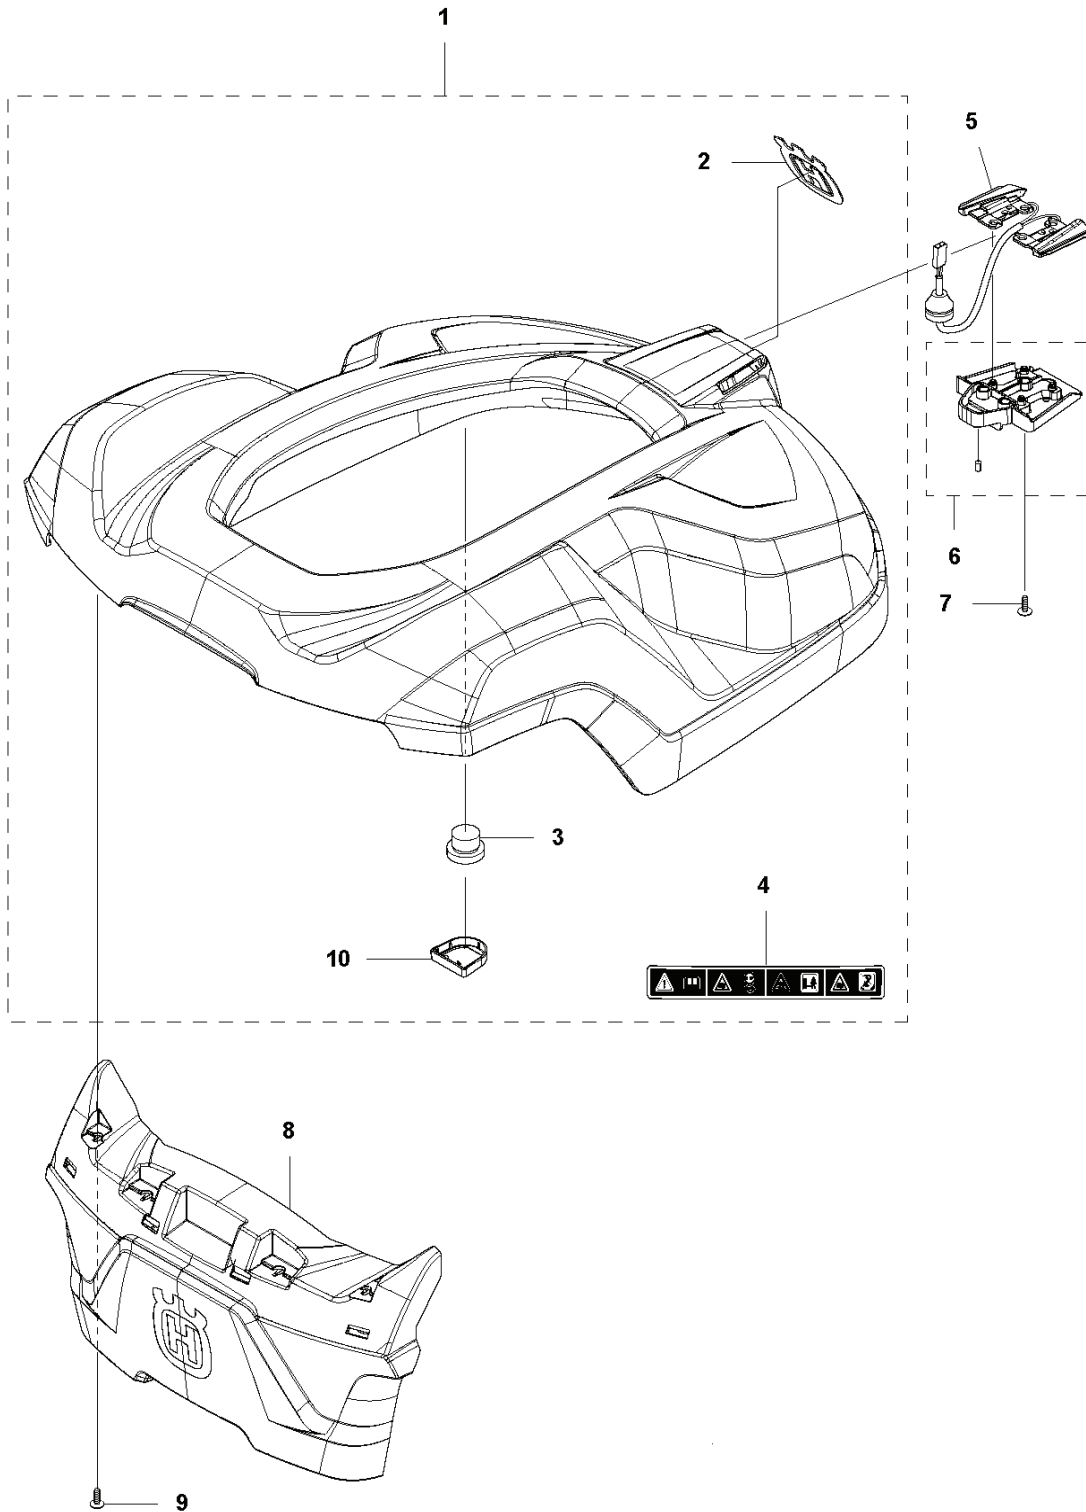

A AUTOMOWER 440
COVER

ROBOTIC LAWN MOWERS

PXM_REF	PXM_PARTNO	ARTIKELBESKRIVNING	PXM_REMARK		
1	581620405	BODY KIT	Body KIT	1	
2	587423501	DEKAL	Decal	1	1
3	580526801	HATT	Cap	4	1
4	586359701	DEKAL	Label	1	1
5	585539204	KABLAG KPL	Charging Plate Wiring	1	
6	501065602	HÅLLARE KPL	Holder ASSY	1	
7	575543314	SCREW	Screw	1	
8	579519802	STÖTFÅNGARE	Bumper	1	
9	574450101	SKRUV ITXPANT	Screw	4	
10	529960701	LÅSBLECK		1	1