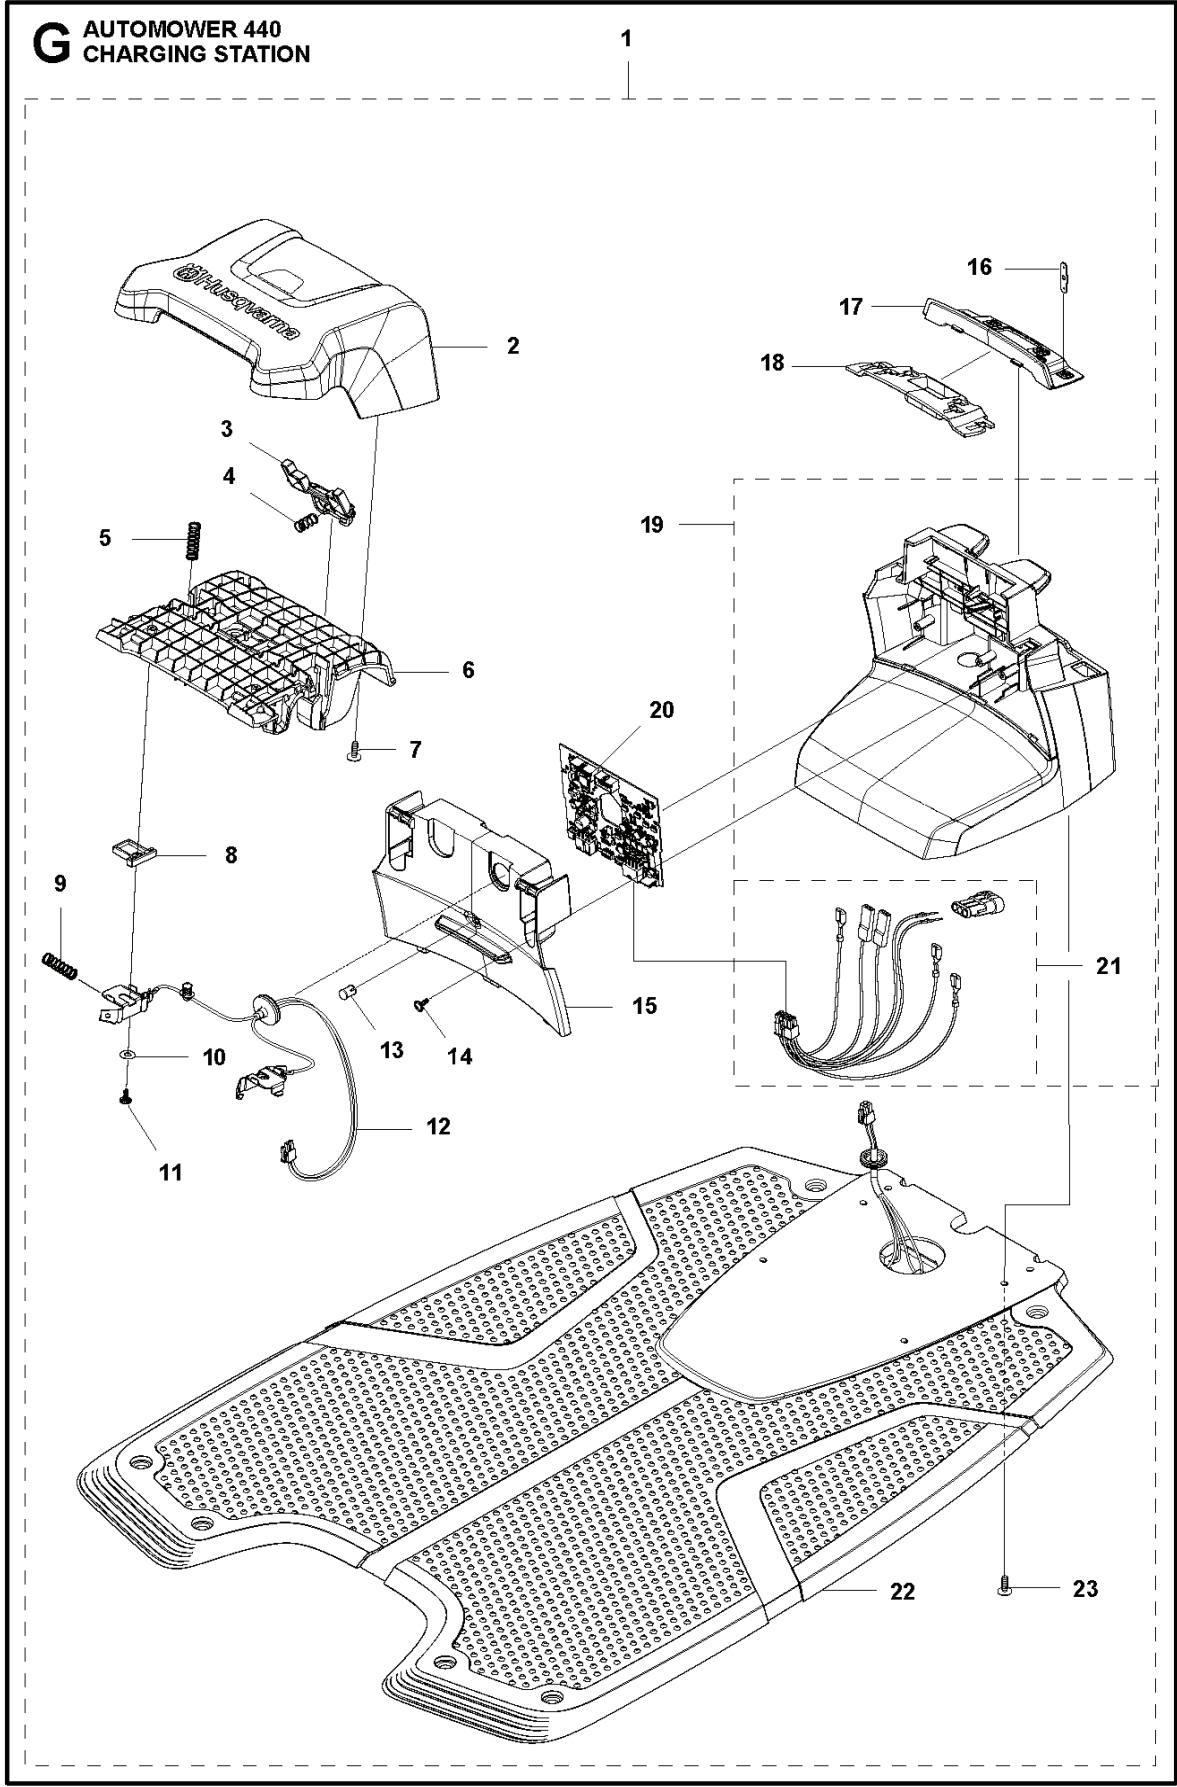

G AUTOMOWER 440
CHARGING STATION

1

ROBOTIC LAWN MOWERS

PXM_REF	PXM_PARTNO	ARTIKELBESKRIVNING	PXM_REMARK		
1	593784702	LADDSTATION	Charging Station	1	
2	579448203	HATT	Cap	1	
3	579462402	KNAPP	Button	1	
4	574487001	FJÄDER	Spring	1	
5	580511401	FJÄDER	Spring	2	
6	579458004	RAM	Frame	1	
7	575543314	SCREW	Screw	4	
8	579460502	DISTANSBRICKA	Distance	2	
9	580511401	FJÄDER	Spring	2	
10	734113741	BRICKA	Washer	2	
11	575543314	SCREW	Screw	2	
12	585539502	KABLAGE KPL	Loom Charging Contact	1	
13	590217201	LINS	Lens	1	
14	575543314	SCREW	Screw	2	
15	579459704	LOCK	Lid	1	
16	580504101	POLSKO	Terminal	4	
17	579459802	PANEL	Panel	1	
18	579459901	HÅLLARE	Holder	1	
19	588188801	HUS KPL	Housing KIT	1	
20	592894501	KRETSKORT	PCBA Charging Station	1	
21	588478901	KABELSATS	Wiring CS	1	
22	590094001	BASE ASSY	Charging Plate	1	
23	575543314	SCREW	Screw	4