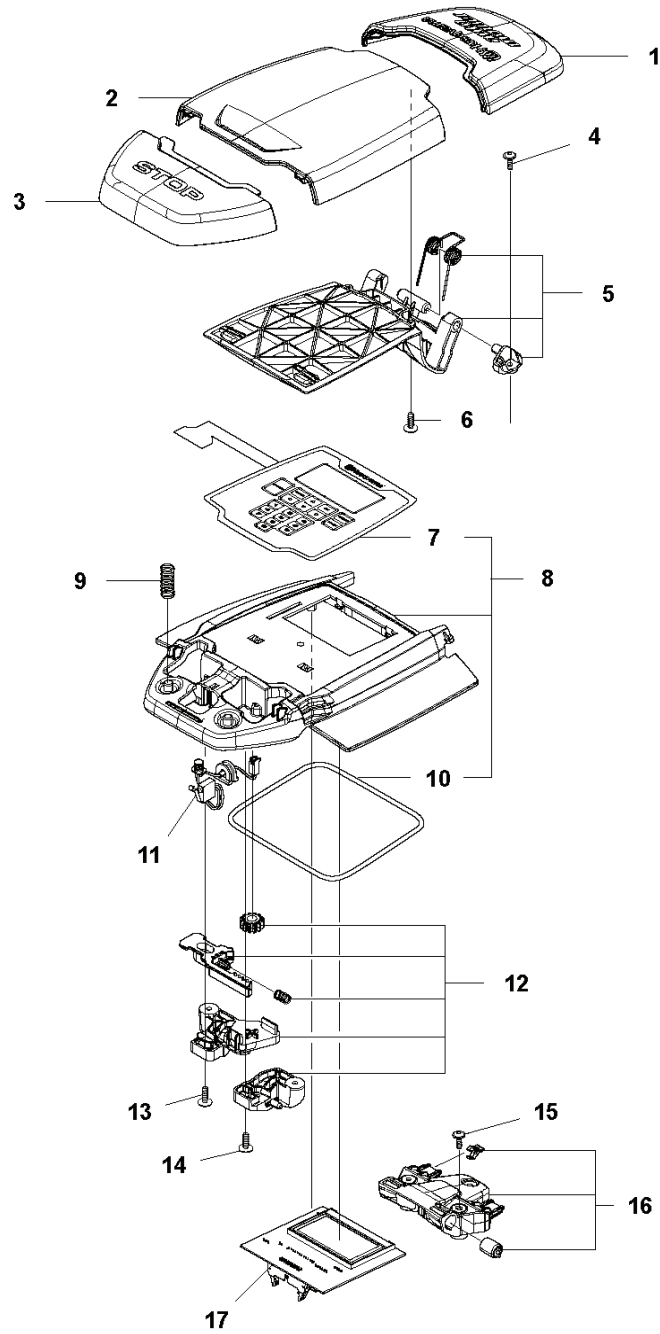

F AUTOMOWER 440
BLADE MOTOR & CUTTING EQUIPMENT

ROBOTIC LAWN MOWERS

PXM_REF	PXM_PARTNO	ARTIKELBESKRIVNING	PXM_REMARK		
1	580624401	FJÄDER	Spring	1	
2	579564601	LÄNK	Link	1	
3	575543314	SCREW	Screw	3	
4	581621801	LAGERSATS	Bearing KIT	1	
5	579564501	HUS	Housing	1	
6	579666403	BÄLG	Bellows	1	
7	587381401	MOTOR KPL	Cutting Motor ASSY	1	
8	575543314	SCREW	Screw	4	
9	598814401	KNIVDISK	Incl. screws. For 2020 models	1	
9	587378101	KNIVDISK	For 2019, 2018 & 2017 models	1	
10	590508701	SCREW	Fits to Cutting Disc 597282001	3	
10	535130502	SCREW	Fits to Cutting Disc 587378101	3	
11	588421702	LAGERHUS KPL	Bearing Housing ASSY	1	
12	535076001	SCREW	Screw	1	
13	597449801	HASPLÅT	From Serial Number 1946XXXXX	1	
13	587378001	HASPLÅT	Up to Serial Number 1945XXXXX	1	
14	587449601	TÄCKLOCKSSATS	Bearing Cover ASSY	1	
15	585297501	O-RING	O-Ring	1	
16	575543314	SCREW	Screw	3	
17	535075703	KULLAGER		1	
17	593080801	KULLAGER	Tube 50 pcs	1	

C AUTOMOWER 440
CENTER CONSOL

ROBOTIC LAWN MOWERS

PXM_REF	PXM_PARTNO	ARTIKELBESKRIVNING	PXM_REMARK		
1	588797506	KÅPA	Cover	1	
2	579458501	LUCKA	Hatch	1	
3	579458101	KNAPP	Button	1	
4	575543314	SCREW	Screw	2	
5	501065801	HINGE KIT	Hinge KIT	1	
6	575543314	SCREW	Screw	2	
7	579627901	TANGENTBORD	Keyboard	1	
8	581620601	TÄCKLOCKSSATS	Cover KIT	1	
9	535130101	FJÄDER	Spring	2	
10	574874706	TÄTNINGSLIST	Sealing Strip (1 pcs. ~5 mm)	1	
11	574480302	BRYTARE	Switch	1	
12	501066001	LOCK KIT	Locking Plate KIT	1	
13	575543314	SCREW	Screw	1	
14	575543314	SCREW	Screw	1	
15	575543314	SCREW	Screw	3	
16	581620701	SUPPORT KIT	Support KIT	1	
17	592910401	KRETSKORT	From 2019 Models	1	
17	588275901	KRETSKORT	For 2018 & 2017 Models	1	