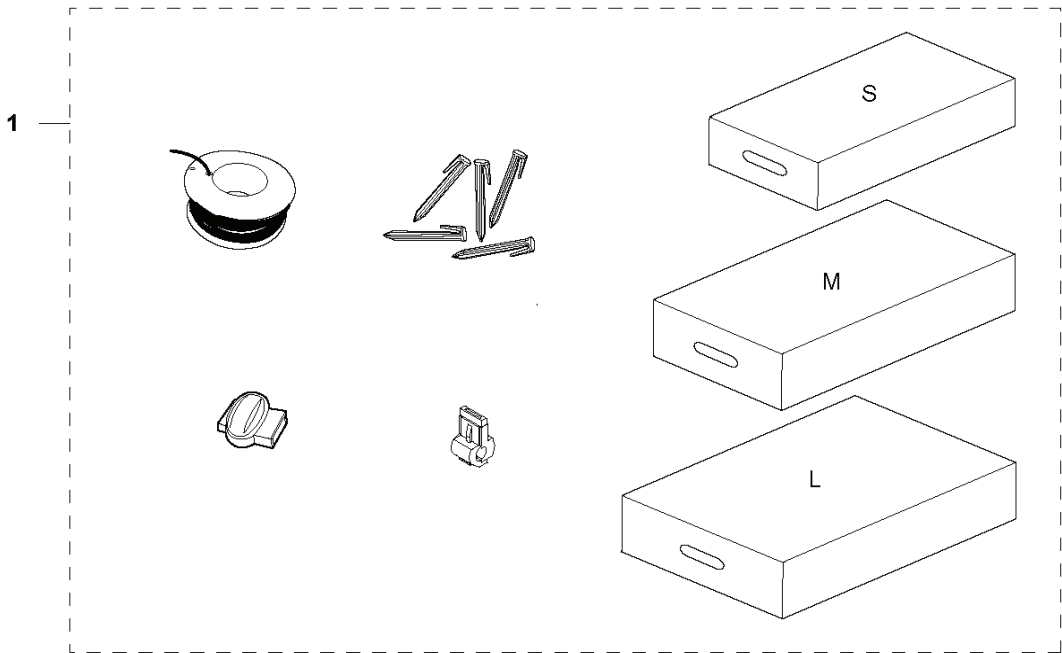

H AUTOMOWER 440 INSTALLATION ACCESSORIES

ROBOTIC LAWN MOWERS

PXM_REF	PXM_PARTNO	ARTIKELBESKRIVNING	PXM_REMARK		
1	967623601	INSTALLATION KIT	Installation KIT S: Wire (150 m), Staples (300 pcs), Connectors (3 pcs), Couplers (5 pcs)	1	
1	967623602	INSTALLATION KIT	Installation KIT M: Wire (250 m), Staples (400 pcs), Connectors (3 pcs), Couplers (5 pcs)	1	
1	967623603	INSTALLATION KIT	Installation KIT L: Wire (400 m), Staples (600 pcs), Connectors (5 pcs), Couplers (5 pcs)	1	
2	535129001	KOPPLING	Loop Wire Connector	1	
2	535129002	KOPPLING	Loop Wire Connector, Blister Pack, 100 pcs	1	
2	577864801	KOPPLING	Loop Wire Connectors, Blister Pack, 5pcs	1	
3	501980201	KOPPLING	Coupler	1	
3	577864701	KOPPLING	Couplers, Blister Pack, 5 pcs	1	
3	501980203	KOPPLING	Couplers, 100 pcs	1	
4	577864201	KLAMMER	Staples, 85 mm, Blister Pack, 100 pcs	1	
4	583973401	KLAMMER	Staples, 85 mm, 100 pcs	1	
5	577864302	VAJER	Wire Blister Pack, (50 m)	1	
5	580662002	VAJER	Wire (150 m)	1	
5	577864301	VAJER	Wire Blister Pack, (150 m)	1	
6	580662001	VAJER	Wire (250 m)	1	
7	593297701	VAJER	Wire Pro 300m	1	
8	522914101	VAJER	Wire (500 m, ~3.4 mm)	1	
9	580662004	VAJER	Wire (800 m)	1	
10	590442501	DRIVENHET	Transformer (EU)	1	
10	590442502	DRIVENHET	Transformer (UK/IRL)	1	
10	590442503	DRIVENHET	Transformer (CH)	1	
10	590442504	DRIVENHET	Transformer (US/CA)	1	
10	586812205	DRIVENHET	Transformer (AU/NZ)	1	
11	544177501	MÄTTBAND	Measuring Tape	1	
12	577864603	BLADE SET	Long Life Safety Blades, Blister Pack, 9 pcs	1	
12	577606505	BLADE SET	Long Life Safety Blades, 45 pcs	1	
12	577606604	BLADE SET	Long Life Safety Blades, 300 pcs	1	
13	115875801	TBD	Operator's Manual, Swedish	1	
13	115875806	TBD	Operator's Manual, Danish	1	
13	115875811	TBD	Operator's Manual, Finnish	1	
13	115875821	TBD	Operator's Manual, Norwegian	1	
13	115875826	TBD	Operator's Manual, English	1	
13	115875831	TBD	Operator's Manual, French	1	
13	115875832	TBD	Operator's Manual, French (Canada)	1	
13	115875836	TBD	Operator's Manual, Dutch	1	
13	115875841	TBD	Operator's Manual, Italian	1	
13	115875846	TBD	Operator's Manual, Spanish	1	
13	115875851	TBD	Operator's Manual, German	1	
13	115875856	TBD	Operator's Manual, Russian	1	
13	115875858	TBD	Operator's Manual, Hungarian	1	
13	115875859	TBD	Operator's Manual, Portuguese	1	
13	115875861	TBD	Operator's Manual, Polish	1	
13	115875862	TBD	Operator's Manual, Romanian	1	
13	115875863	TBD	Operator's Manual, Estonian	1	
13	115875864	TBD	Operator's Manual, Latvian	1	
13	115875865	TBD	Operator's Manual, Lithuanian	1	
13	115875868	TBD	Operator's Manual, Slovakian	1	
13	115875871	TBD	Operator's Manual, Greek	1	
13	115875876	TBD	Operator's Manual, Turkish	1	
13	115875881	TBD	Operator's Manual, Croatian	1	
13	115875884	TBD	Operator's Manual, Slovenian	1	
13	115875890	TBD	Operator's Manual, Czech	1	
13	115875895	TBD	Operator's Manual, English: EPA, CARB	1	
13	115875896	TBD	Operator's Manual, Spanish (US)	1	
14	115845110	QUICK GUIDE	Quick Guide, Swedish, Danish, Norwegian, Finnish	1	
14	115845120	TBD	Quick Guide, German, French, Dutch, Slovenian	1	
14	115845130	TBD	Quick Guide, Spanish, Portuguese, Italian, English	1