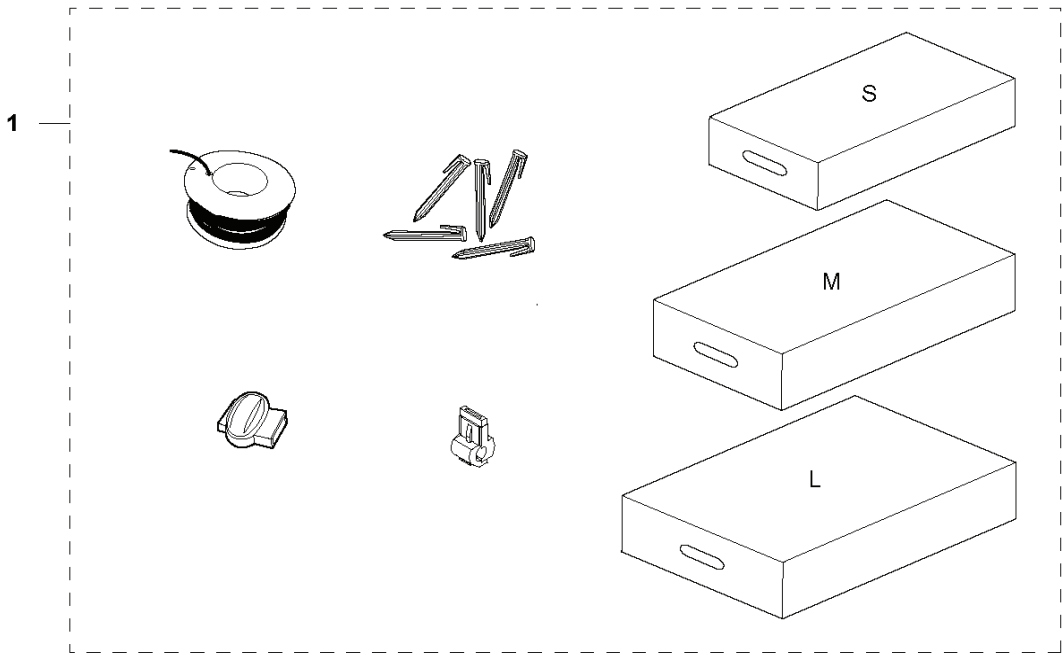

H AUTOMOWER 430X INSTALLATION ACCESSORIES

ROBOTIC LAWN MOWERS

PXM_REF	PXM_PARTNO	ARTIKELBESKRIVNING	PXM_REMARK		
1	967623601	INSTALLATION KIT	Installation KIT S: Wire (150 m), Staples (300 pcs), Connectors (3 pcs), Couplers (5 pcs)	1	
1	967623602	INSTALLATION KIT	Installation KIT M: Wire (250 m), Staples (400 pcs), Connectors (3 pcs), Couplers (5 pcs)	1	
1	967623603	INSTALLATION KIT	Installation KIT L: Wire (400 m), Staples (600 pcs), Connectors (5 pcs), Couplers (5 pcs)	1	
2	535129001	KOPPLING	Loop Wire Connector	1	
2	577864801	KOPPLING	Loop Wire Connectors, Blister Pack, 5pcs	1	
2	535129002	KOPPLING	Loop Wire Connector, Blister Pack, 100 pcs	1	
3	501980201	KOPPLING	Coupler	1	
3	577864701	KOPPLING	Couplers, Blister Pack, 5pcs	1	
3	501980203	KOPPLING	Couplers, 100 pcs	1	
4	577864201	KLAMMER	For all models, Staples, 85 mm, Blister Pack, 100 pcs.	1	
4	583973401	KLAMMER	For 2019, 2018, 2017 & 2016 models	1	
5	577864302	VAJER	Wire Blister Pack, (50 m)	1	
5	580662002	VAJER	Wire (150 m)	1	
5	577864301	VAJER	Wire Blister Pack, (150 m)	1	
6	580662001	VAJER	Wire (250 m)	1	
7	593297701	VAJER	Wire Pro 300m	1	
8	522914101	VAJER	Wire (500 m, ~3.4 mm)	1	
9	580662004	VAJER	Wire (800 m)	1	
10	590442401	DRIVENHET	Transformer (EU)	1	
10	590442402	DRIVENHET	Transformer (UK/IRL)	1	
10	590442403	DRIVENHET	Transformer (CH)	1	
10	590442404	DRIVENHET	Transformer (US/CA)	1	
10	590442405	DRIVENHET	Transformer (AU/NZ)	1	
10	590442406	DRIVENHET	Transformer (JP)	1	
11	544177501	MÄTTBAND	Measuring Tape	1	
12	577864603	BLADE SET	Long Life Safety Blades, Blister Pack, 9 pcs	1	
12	577606505	BLADE SET	Long Life Safety Blades, 45 pcs	1	
12	577606604	BLADE SET	Long Life Safety Blades, 300 pcs	1	
15	579825101	KABLAGE KPL	Low Voltage Cable 20 meter	1	
17	579825104	KABLAGE KPL	Low Voltage Cable (5 m)	1	
16	579825102	KABLAGE KPL	Low Volt Cabel 10 meter	1	
17	579825103	KABLAGE KPL	Low Volt Cabel 3 meter	1	
18	597435801	ANKARE	6 pcs+Key	1	
19	586277901	ETIKETT	Sticker Cable Markers 10 pcs	1	
20	579571201	DEKAL	Label Alarm	1	
21	590855001	LÅDA	Cable Connector Protection	1	
22	596339801	VERKTYG	Bit for Automower blades MOQ 5 pcs	1