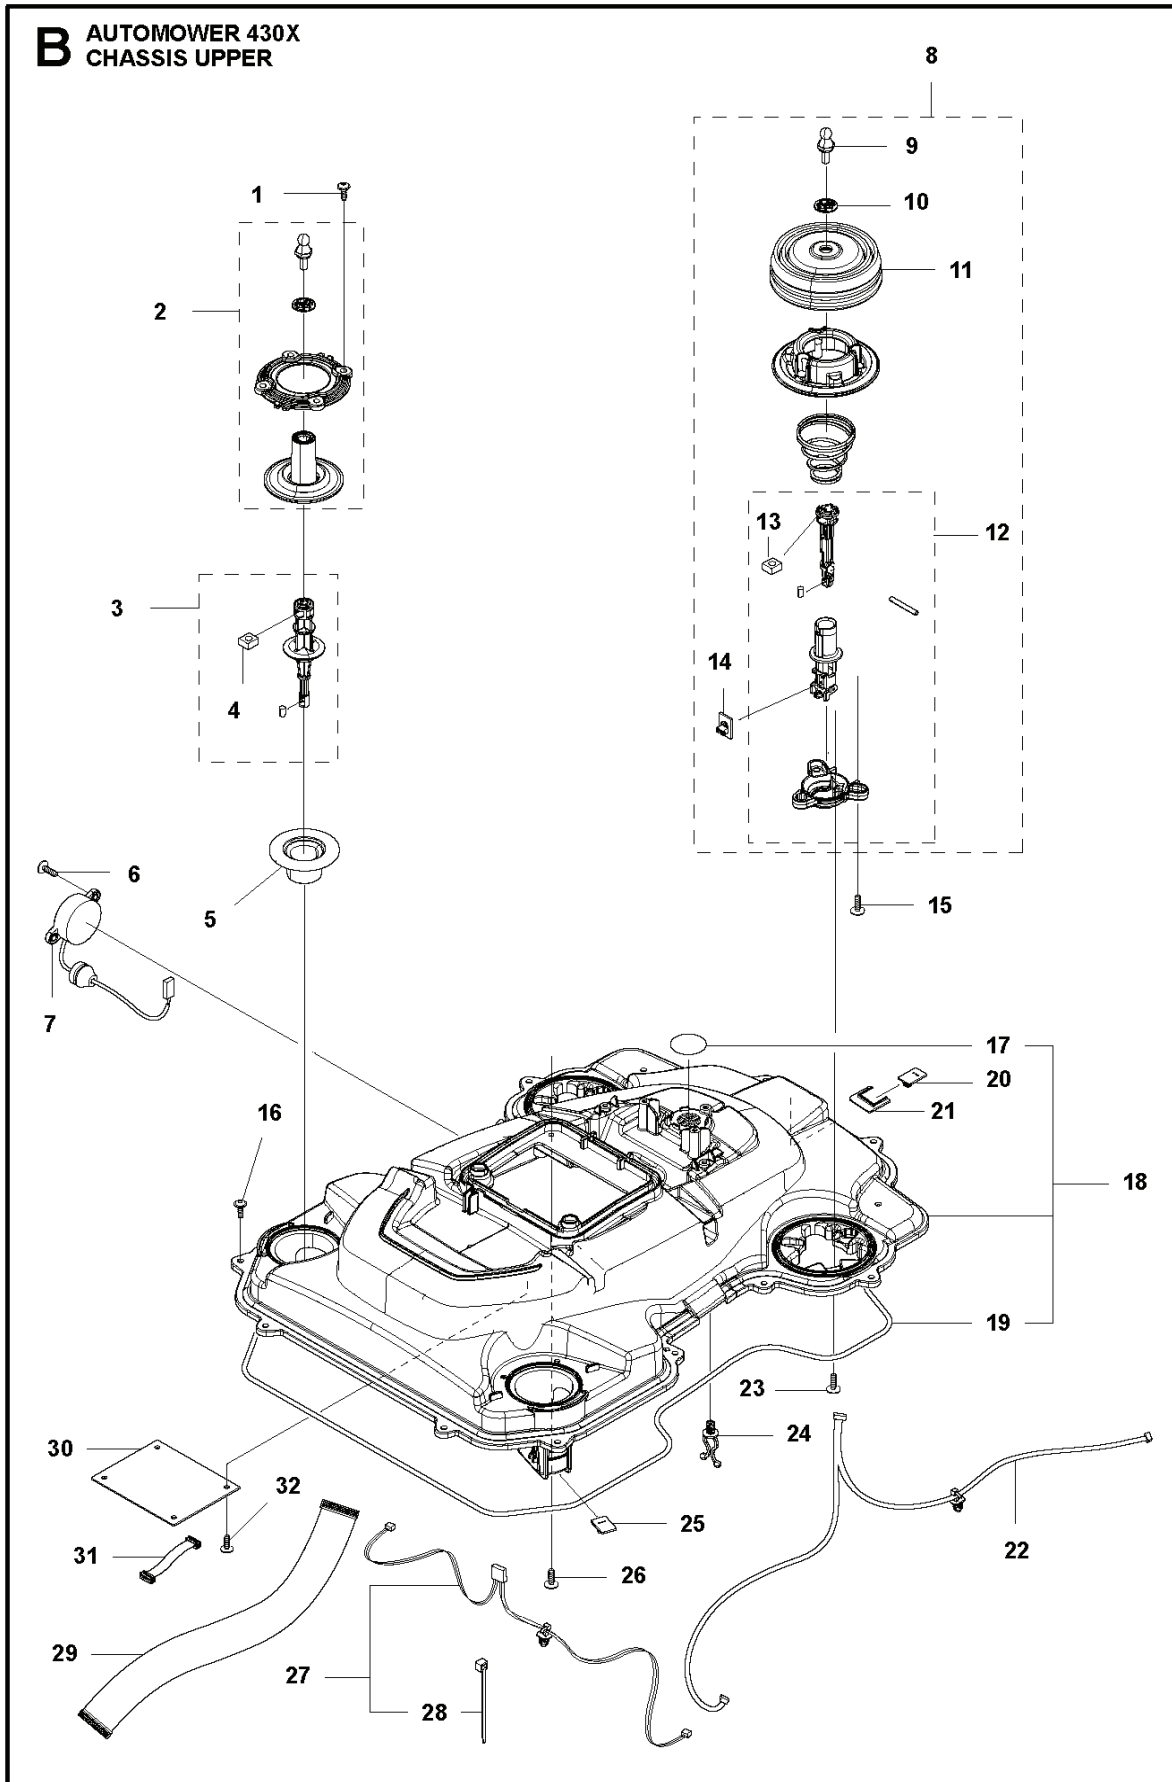

B AUTOMOWER 430X
CHASSIS UPPER

ROBOTIC LAWN MOWERS

PXM_REF	PXM_PARTNO	ARTIKELBESKRIVNING	PXM_REMARK	
1	574450101	SKRUV ITXPANT	Screw	8
2	501061301	JOYSTICK KIT	Joystick KIT Rear	2
3	501122602	JOYSTICK KIT	Column KIT	2
4	503226601	MUTTER 4-KANT	Square Nut	2
5	535143201	UTSLAGSBEGRÄNSARE	Deflection Limiter	2
6	575543314	SCREW	Screw	2
7	579706302	BUZZER	Buzzer	1
8	581620903	JOYSTICK KIT	Joystick KIT	2
9	580526701	STUD	Stud	2
10	579525701	BRICKA	Washer	2
11	579474601	BÄLG	Bellows	2
12	587448802	JOYSTICK KIT	Rod KIT	2
13	503226601	MUTTER 4-KANT	Square Nut	2
14	592852301	KRETSKORT	Printed Circuit ASSY	2
15	575543314	SCREW	Screw	6
16	574450101	SKRUV ITXPANT	Screw	14
17	577753701	LUFTFILTER	Air Filter 10 pcs	1
18	581620802	CHASSIS KIT	Chassis KIT	1
19	574874705	TÄTNINGSLIST	Sealing Strip (1 pcs, 5 mm)	1
20	592852401	KRETSKORT	Printed Circuit ASSY	1
21	587834901	KLÄMMA	Clip	1
22	581660901	KABLAGE KPL	Loom KIT	1
23	574450101	SKRUV ITXPANT	Screw	6
24	580682901	HÅLLARE	Holder	2
25	592852401	KRETSKORT	Printed Circuit ASSY	1
26	575543314	SCREW	Screw	4
27	581621101	LOOM KIT	Loom KIT	1
28	900238708	BUNTBAND	Tie Wrap	2
29	579706201	KABLAGE KPL	Loom	1
30	586662309	GPS MODULE	AM Connect. KIT,	1
30	586662311	GPS MODULE	AM Connect. KIT, US,CA	1
30	586662307	GPS MODULE	AM Connect. KIT,	1
30	586662308	GPS MODULE	AM Connect. KIT, AU,NZ	1
31	588566501	KABLAGE KPL	Loom	1
32	575543314	SCREW	Screw	4