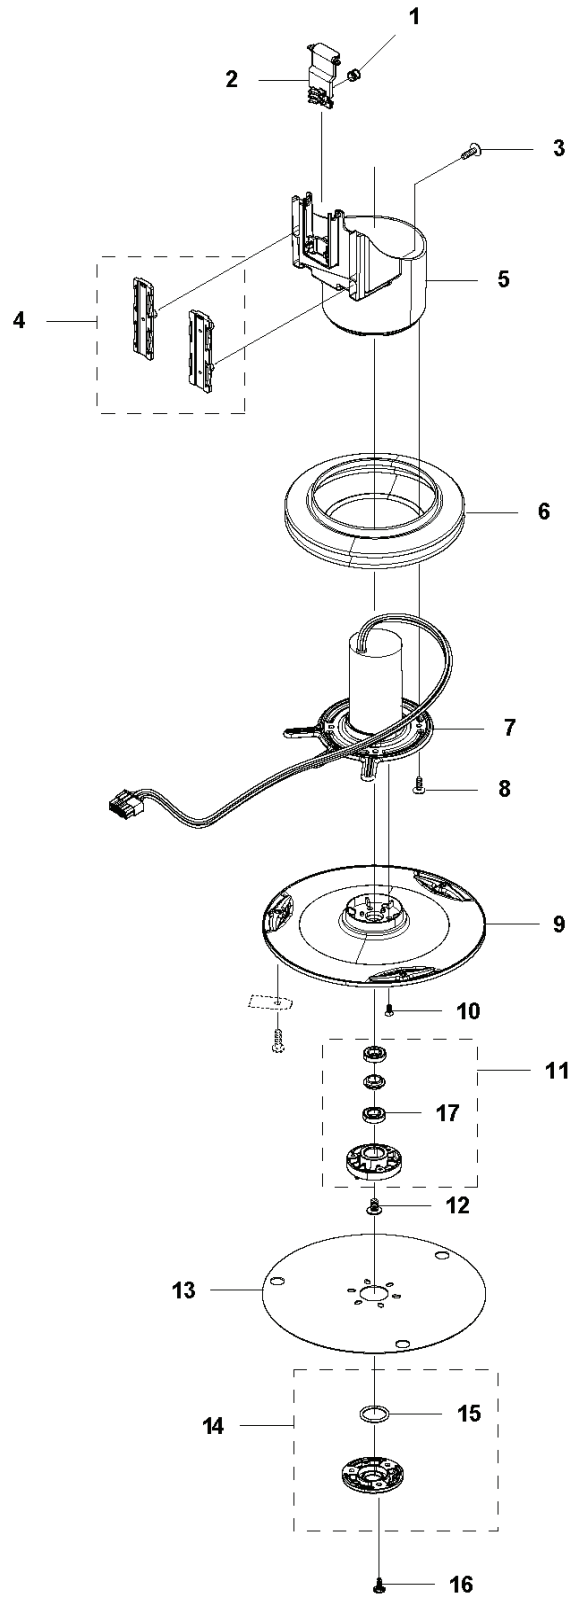

F AUTOMOWER 430X
BLADE MOTOR & CUTTING EQUIPMENT

ROBOTIC LAWN MOWERS

PXM_REF	PXM_PARTNO	ARTIKELBESKRIVNING	PXM_REMARK		
1	580624401	FJÄDER	Spring	1	
2	579564601	LÄNK	Link	1	
3	575543314	SCREW	Screw	3	
4	581621801	LAGERSATS	Bearing KIT	1	
5	579564501	HUS	Housing	1	
6	579666403	BÄLG	Bellows	1	
7	587381401	MOTOR KPL	Cutting Motor ASSY	1	
8	575543314	SCREW	Screw	4	
9	598814401	KNIVDISK	Incl. screws. For 2020 models	1	
9	587378101	KNIVDISK	For 2019, 2018, 2017 & 2016	1	
10	590508701	SCREW	Fits to Cutting Disc 597282001	1	
10	535130502	SCREW	Fits to Cutting Disc 587378101	3	
11	588421702	LAGERHUS KPL	Bearing Housing ASSY	1	
12	535076001	SCREW	Screw	1	
13	597449801	HASPLÅT	For 2020 models	1	
13	587378001	HASPLÅT	For 2019, 2018, 2017 & 2016 models	1	
14	587449601	TÄCKLOCKSSATS	Bearing Cover ASSY	1	
15	585297501	O-RING	O-Ring	1	
16	575543314	SCREW	Screw	3	
17	535075703	KULLAGER		1	11
17	593080801	KULLAGER	Tube 50 pcs	1