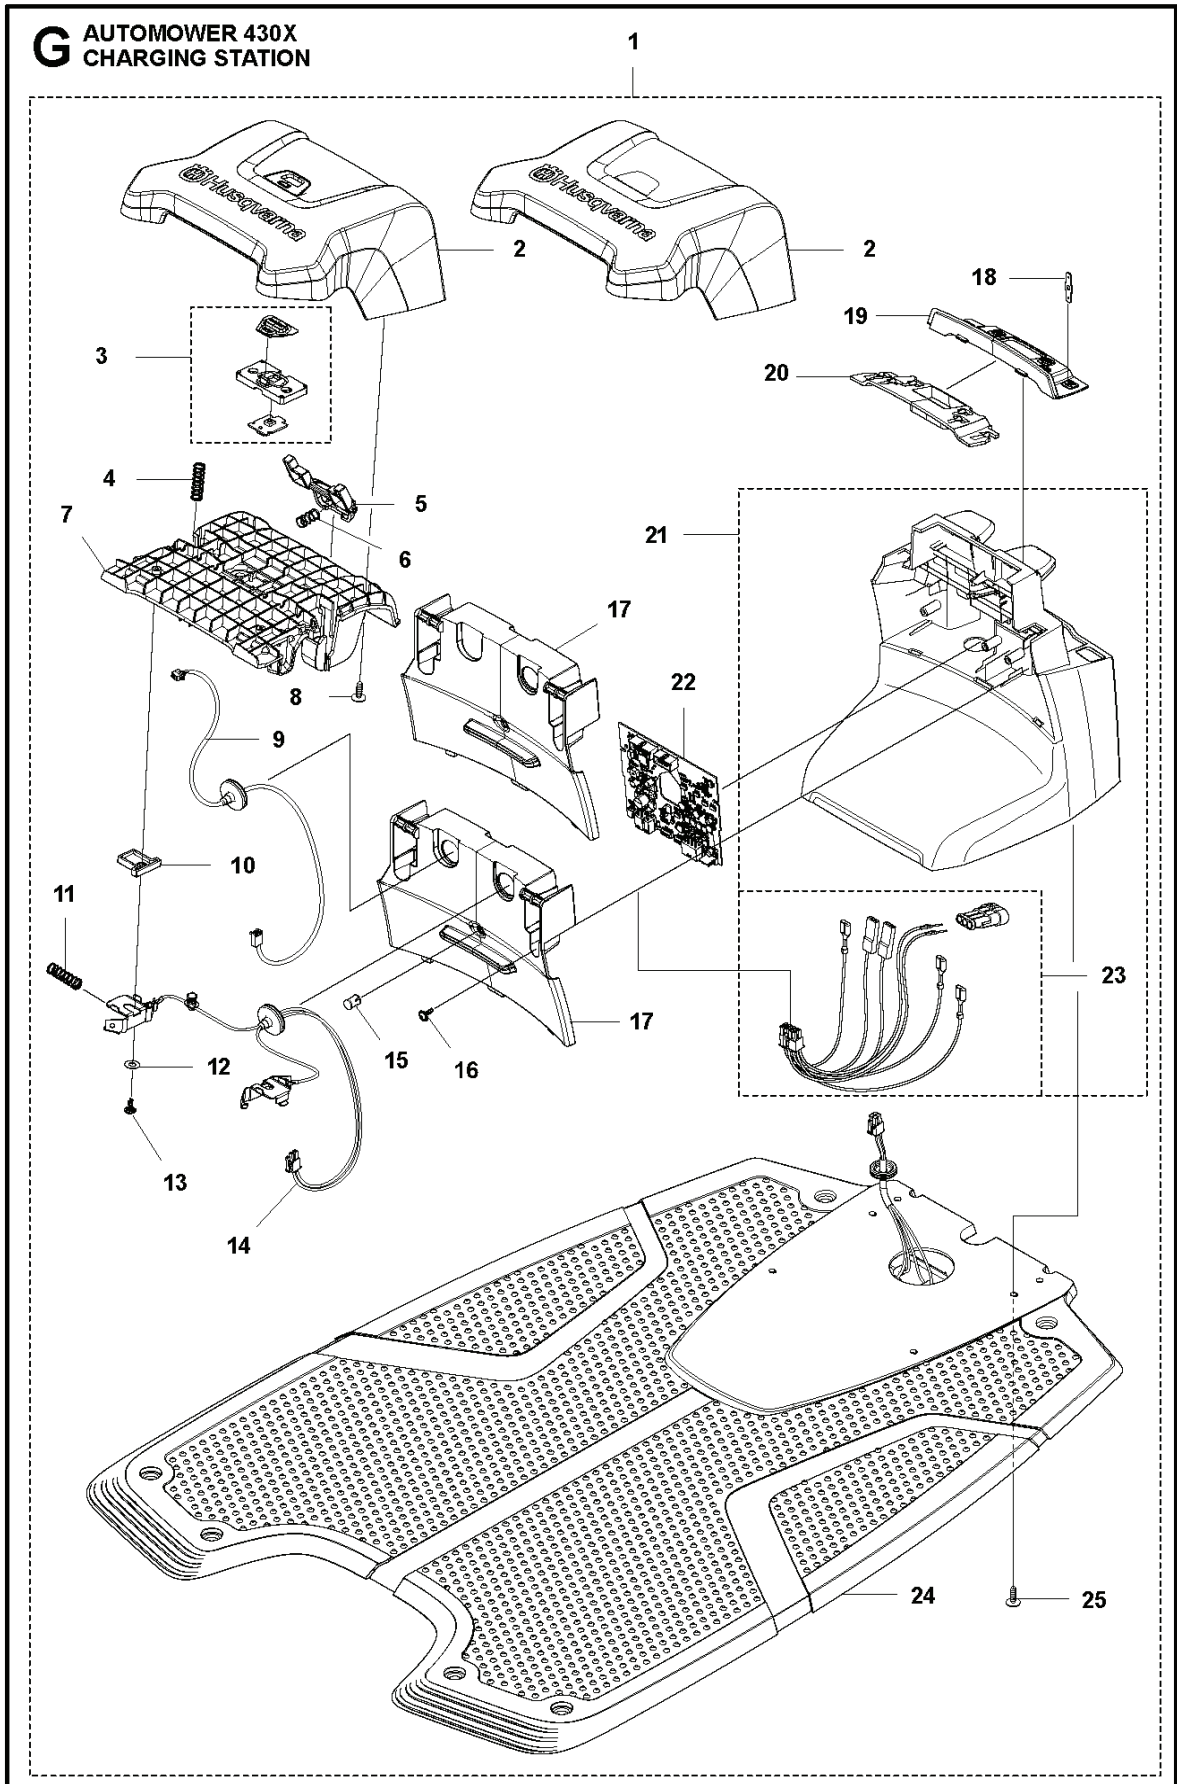

PXM_REF	PXM_PARTNO	ARTIKELBESKRIVNING	PXM_REMARK		
1	588797503	KÅPA	For 2020, 2019 & 2018 models	1	
1	588797502	KÅPA	For 2017 & 2016 models	1	
2	579458503	LUCKA	Hatch	1	
3	579458101	KNAPP	Button	1	
4	575543314	SCREW	Screw	2	
5	501065801	HINGE KIT	Hinge KIT	1	
6	575543314	SCREW	Screw	2	
7	579627902	TANGENTBORD	Keyboard	1	
8	583943702	TÄCKLOCKSSATS	For 2020 & 2019 models	1	
8	583943701	TÄCKLOCKSSATS	For 2018, 2017 & 2016 models	1	
9	535130101	FJÄDER	Spring	2	
10	574874706	TÄTNINGSLIST	Sealing Strip (1 pcs. 5 mm)	1	
11	574480302	BRYTARE	Switch	1	
12	501066001	LOCK KIT	Locking Plate KIT	1	
13	575543314	SCREW	Screw	1	
14	575543314	SCREW	Screw	1	
15	575543314	SCREW	Screw	3	
16	581620701	SUPPORT KIT	Support KIT	1	
17	592910401	KRETSKORT	For 2020 & 2019 models	1	
17	588275901	KRETSKORT	For 2018, 2017 & 2016 for models	1	

G AUTOMOWER 430X
CHARGING STATION

ROBOTIC LAWN MOWERS

PXM_REF	PXM_PARTNO	ARTIKELBESKRIVNING	PXM_REMARK	
1	593784702	LADDSTATION	Charging Station	1
2	579448204	HATT	With Park Button	1
2	579448203	HATT	Without Park Button	1
3	501065901	BUTTON KIT	Home Button KIT	1
4	580511401	FJÄDER	Spring	2
5	579462402	KNAPP	Button	1
6	574487001	FJÄDER	Spring	1
7	579458004	RAM	Frame	1
8	575543314	SCREW	Screw	4
9	579708301	LOOM	Home Button Wiring	1
10	579460502	DISTANSBRICKA	Distance	2
11	580511401	FJÄDER	Spring	2
12	734113741	BRICKA	Washer	2
13	575543314	SCREW	Screw	2
14	585539502	KABLAGE KPL	Loom Charging Contact	1
15	590217201	LINS	Diode Lens	1
16	575543314	SCREW	Screw	2
17	579459703	LOCK	2 holes (with park button)	1
17	579459704	LOCK	1 hole (without park button)	1
18	580504101	POLSKO	Terminal	4
19	579459802	PANEL	Panel	1
20	579459901	HÅLLARE	Holder	1
21	588188801	HUS KPL	Housing KIT	1
22	592894501	KRETSKORT	PCBA Charging Station	1
23	588478901	KABELSATS	Wiring CS	1
24	590094001	BASE ASSY	Charging Plate	1
25	575543314	SCREW	Screw	4