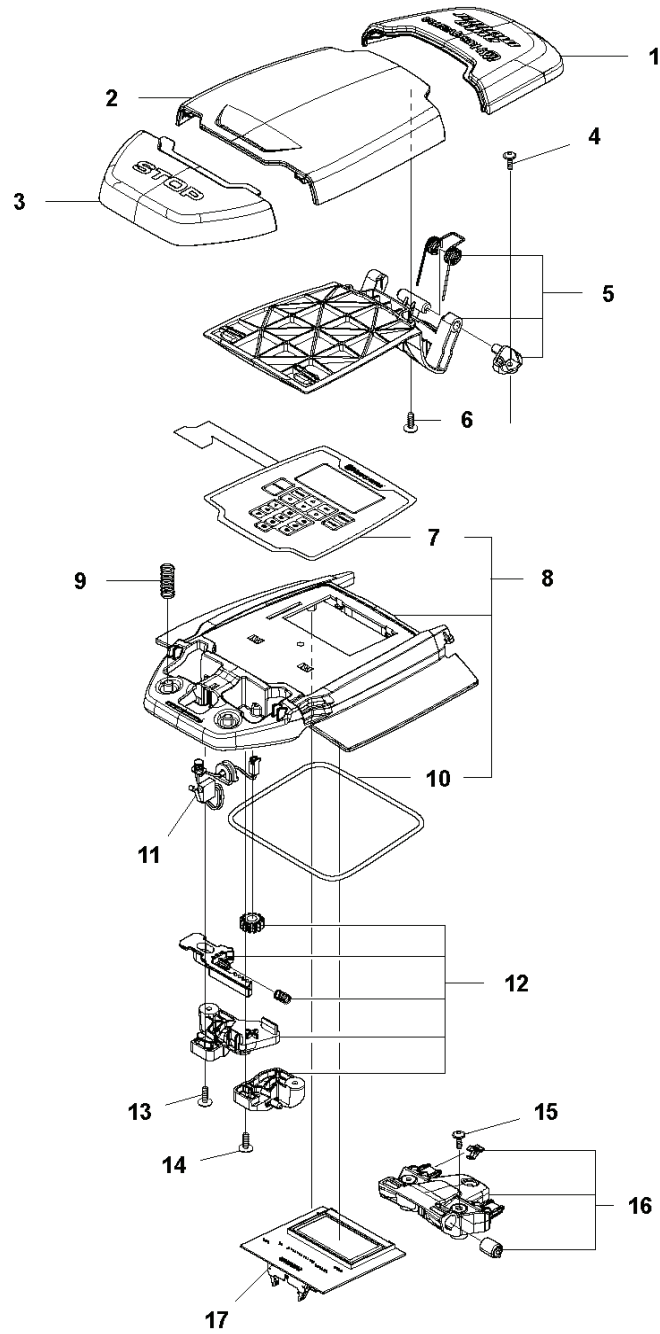

C AUTOMOWER 430X
CENTER CONSOL

ROBOTIC LAWN MOWERS

PXM_REF	PXM_PARTNO	ARTIKELBESKRIVNING	PXM_REMARK		
1	588797503	KÅPA	For 2020, 2019 & 2018 models	1	
1	588797502	KÅPA	For 2017 & 2016 models	1	
2	579458503	LUCKA	Hatch	1	
3	579458101	KNAPP	Button	1	
4	575543314	SCREW	Screw	2	
5	501065801	HINGE KIT	Hinge KIT	1	
6	575543314	SCREW	Screw	2	
7	579627902	TANGENTBORD	Keyboard	1	
8	583943702	TÄCKLOCKSSATS	For 2020 & 2019 models	1	
8	583943701	TÄCKLOCKSSATS	For 2018, 2017 & 2016 models	1	
9	535130101	FJÄDER	Spring	2	
10	574874706	TÄTNINGSLIST	Sealing Strip (1 pcs. 5 mm)	1	
11	574480302	BRYTARE	Switch	1	
12	501066001	LOCK KIT	Locking Plate KIT	1	
13	575543314	SCREW	Screw	1	
14	575543314	SCREW	Screw	1	
15	575543314	SCREW	Screw	3	
16	581620701	SUPPORT KIT	Support KIT	1	
17	592910401	KRETSKORT	For 2020 & 2019 models	1	
17	588275901	KRETSKORT	For 2018, 2017 & 2016 for models	1