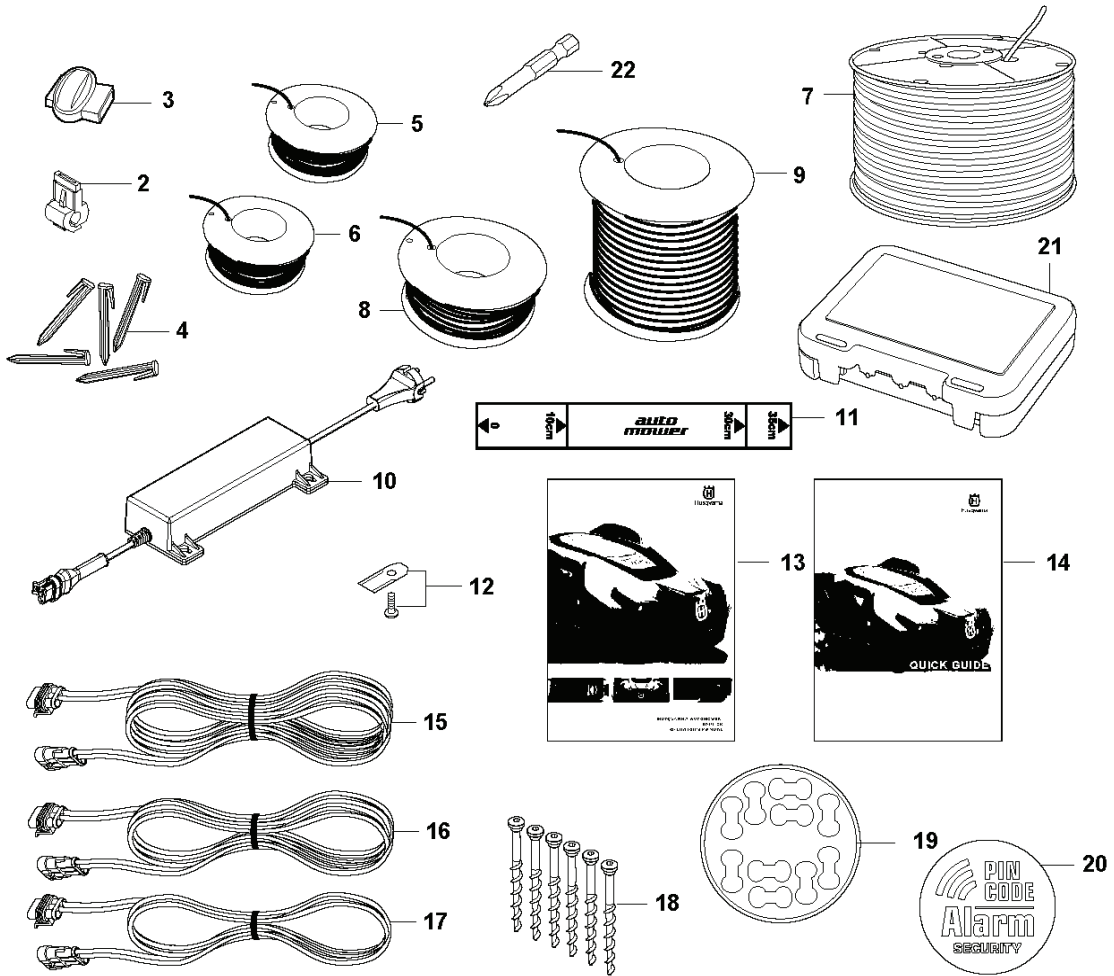

H AUTOMOWER 430X INSTALLATION ACCESSORIES

ROBOTIC LAWN MOWERS

PXM_REF	PXM_PARTNO	ARTIKELBESKRIVNING	PXM_REMARK		
1	967623601	INSTALLATION KIT	Installation KIT S: Wire (150 m), Staples (300 pcs), Connectors (3 pcs), Couplers (5 pcs)	1	
1	967623602	INSTALLATION KIT	Installation KIT M: Wire (250 m), Staples (400 pcs), Connectors (3 pcs), Couplers (5 pcs)	1	
1	967623603	INSTALLATION KIT	Installation KIT L: Wire (400 m), Staples (600 pcs), Connectors (5 pcs), Couplers (5 pcs)	1	
2	535129001	KOPPLING	Loop Wire Connector	1	
2	577864801	KOPPLING	Loop Wire Connectors, Blister Pack, 5pcs	1	
2	535129002	KOPPLING	Loop Wire Connector, Blister Pack, 100 pcs	1	
3	501980201	KOPPLING	Coupler	1	
3	577864701	KOPPLING	Couplers, Blister Pack, 5pcs	1	
3	501980203	KOPPLING	Couplers, 100 pcs	1	
4	577864201	KLAMMER	For all models, Staples, 85 mm, Blister Pack, 100 pcs.	1	
4	583973401	KLAMMER	For 2019, 2018, 2017 & 2016 models	1	
5	577864302	VAJER	Wire Blister Pack, (50 m)	1	
5	580662002	VAJER	Wire (150 m)	1	
5	577864301	VAJER	Wire Blister Pack, (150 m)	1	
6	580662001	VAJER	Wire (250 m)	1	
7	593297701	VAJER	Wire Pro 300m	1	
8	522914101	VAJER	Wire (500 m, ~3.4 mm)	1	
9	580662004	VAJER	Wire (800 m)	1	
10	590442401	DRIVENHET	Transformer (EU)	1	
10	590442402	DRIVENHET	Transformer (UK/IRL)	1	
10	590442403	DRIVENHET	Transformer (CH)	1	
10	590442404	DRIVENHET	Transformer (US/CA)	1	
10	590442405	DRIVENHET	Transformer (AU/NZ)	1	
10	590442406	DRIVENHET	Transformer (JP)	1	
11	544177501	MÄTTBAND	Measuring Tape	1	
12	577864603	BLADE SET	Long Life Safety Blades, Blister Pack, 9 pcs	1	
12	577606505	BLADE SET	Long Life Safety Blades, 45 pcs	1	
12	577606604	BLADE SET	Long Life Safety Blades, 300 pcs	1	
15	579825101	KABLAGE KPL	Low Voltage Cable 20 meter	1	
17	579825104	KABLAGE KPL	Low Voltage Cable (5 m)	1	
16	579825102	KABLAGE KPL	Low Volt Cabel 10 meter	1	
17	579825103	KABLAGE KPL	Low Volt Cabel 3 meter	1	
18	597435801	ANKARE	6 pcs+Key	1	
19	586277901	ETIKETT	Sticker Cable Markers 10 pcs	1	
20	579571201	DEKAL	Label Alarm	1	
21	590855001	LÅDA	Cable Connector Protection	1	
22	596339801	VERKTYG	Bit for Automower blades MOQ 5 pcs	1