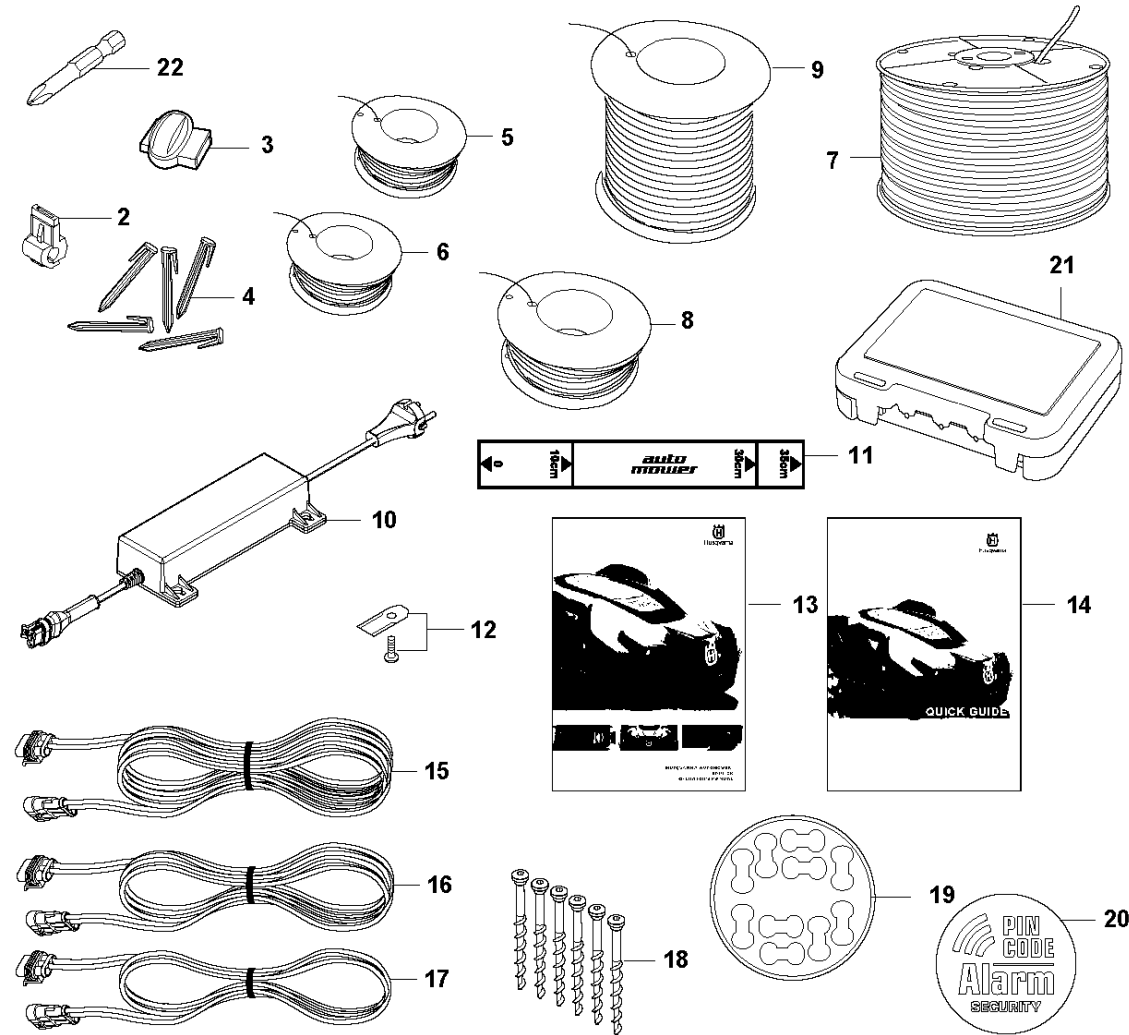

H AUTOMOWER 420 INSTALLATION ACCESSORIES

Ref	Artikelnr	Beskrivning	Anmärkning	ANT SATS AL
1	967 62 36-01	INSTALLATION KIT	Installation KIT S: Wire (150 m), Staples (300 pcs), Connectors (3 pcs), Couplers (5 pcs)	1
1	967 62 36-02	INSTALLATION KIT	Installation KIT M: Wire (250 m), Staples (400 pcs), Connectors (3 pcs), Couplers (5 pcs)	1
1	967 62 36-03	INSTALLATION KIT	Installation KIT L: Wire (400 m), Staples (600 pcs), Connectors (5 pcs), Couplers (5 pcs)	1
2	535 12 90-01	KOPPLING	Loop Wire Connector	1
2	577 86 48-01	KOPPLING	Loop Wire Connectors, Blister Pack, 5pcs	1
2	535 12 90-02	KOPPLING	Loop Wire Connector, Blister Pack, 100 pcs	1
3	501 98 02-01	KOPPLING	Coupler	1
3	577 86 47-01	KOPPLING	Couplers, Blister Pack, 5 pcs	1
3	501 98 02-03	KOPPLING	Couplers, 100 pcs	1
4	577 86 42-01	KLAMMER	Staples, 85 mm, Blister Pack, 100 pcs	1
4	583 97 34-01	KLAMMER	Staples, 85 mm, 100 pcs	1
5	580 66 20-02	VAJER	Wire (150 m)	1
5	577 86 43-02	VAJER	Wire Blister Pack, (50 m)	1
5	577 86 43-01	VAJER	Wire Blister Pack, (150 m)	1
6	580 66 20-01	VAJER	Wire (250 m)	1
7	593 29 77-01	VAJER	Wire Pro 300m	1
8	522 91 41-01	VAJER	Wire (500 m, 3.4 mm)	1
9	580 66 20-04	VAJER	Wire (800 m)	1
10	590 44 23-01	DRIVENHET	Transformer (EU)	1
10	590 44 23-02	DRIVENHET	Transformer (UK/IRL)	1
10	586 75 53-03	DRIVENHET	Transformer (CH)	1
10	586 75 53-04	DRIVENHET	Transformer (US/CA)	1
10	586 75 53-05	DRIVENHET	Transformer (AU/NZ)	1
11	544 17 75-01	MÄTTBAND	Measuring Tape	1
12	577 86 46-03	BLADE SET	Long Life Safety Blades, Blister Pack, 9 pcs	1
12	577 60 65-05	BLADE SET	Long Life Safety Blades, 45 pcs	1
12	577 60 66-04	BLADE SET	Long Life Safety Blades, 300 pcs	1
13	115875801	TBD	Operator's Manual, Swedish	1
13	115875806	TBD	Operator's Manual, Danish	1
13	115875811	TBD	Operator's Manual, Finnish	1
13	115875821	TBD	Operator's Manual, Norwegian	1
13	115875826	TBD	Operator's Manual, English	1
13	115875831	TBD	Operator's Manual, French	1
13	115875832	TBD	Operator's Manual, French (Canada)	1
13	115875836	TBD	Operator's Manual, Dutch	1
13	115875841	TBD	Operator's Manual, Italian	1
13	115875846	TBD	Operator's Manual, Spanish	1
13	115875851	TBD	Operator's Manual, German	1
13	115875856	TBD	Operator's Manual, Russian	1
13	115875858	TBD	Operator's Manual, Hungarian	1
13	115875859	TBD	Operator's Manual, Portuguese	1
13	115875861	TBD	Operator's Manual, Polish	1
13	115875862	TBD	Operator's Manual, Romanian	1