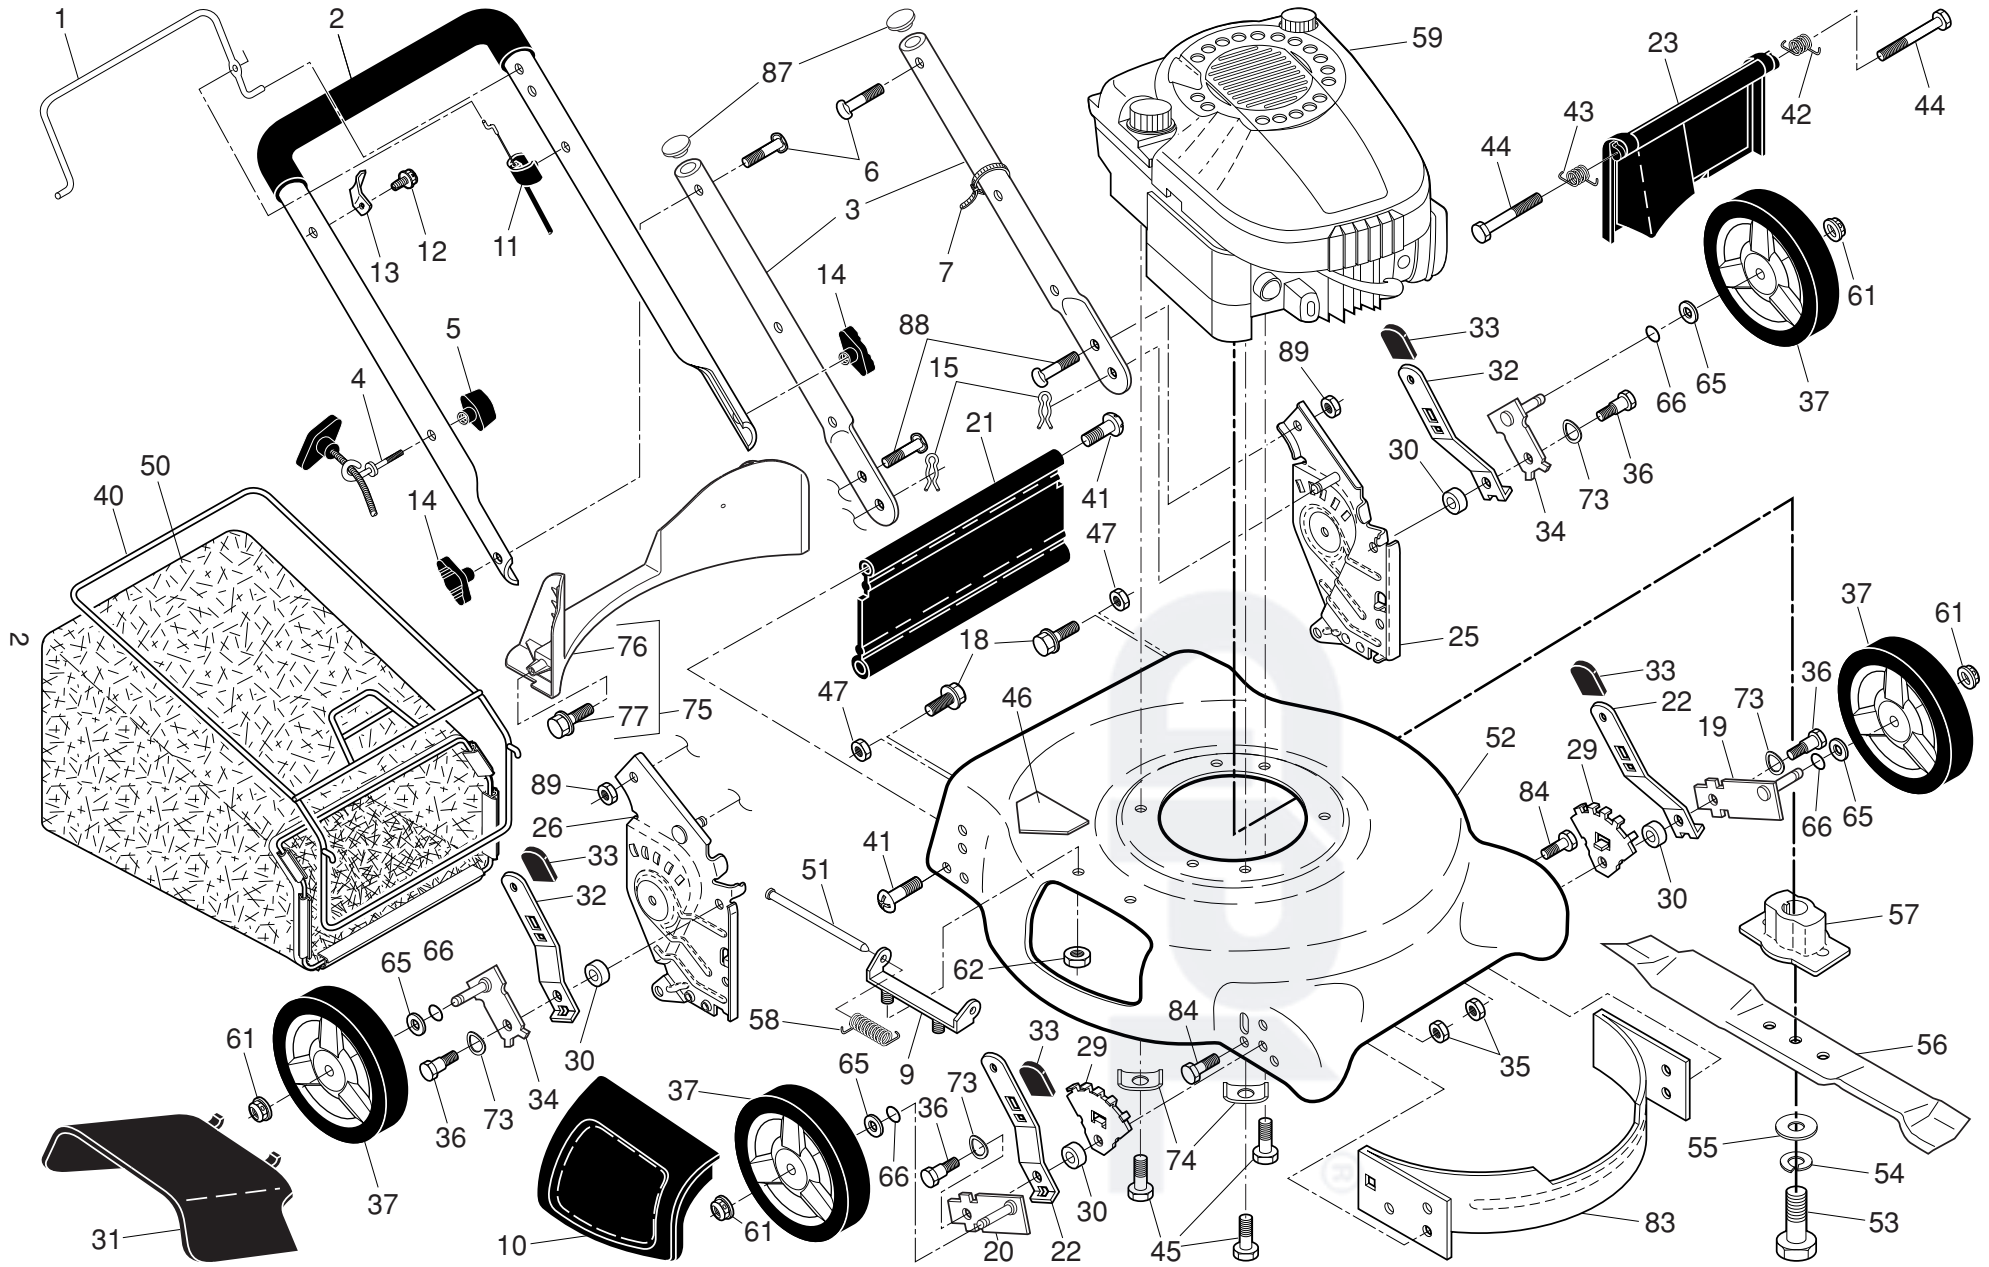

HUSQVARNA ROTARY LAWN MOWER - - MODEL NUMBER LC 153-HD (MFG. ID. NO. 96131003400)

HUSQVARNA ROTARY LAWN MOWER - - MODEL NUMBER LC 153-HD (MFG. ID. NO. 96131003400)

KEY NO.	PART NO.	DESCRIPTION	KEY NO.	PART NO.	DESCRIPTION
1	532 19 72-03	Control Bar, Molded	45	532 15 04-06	Screw, Hex Head, Threaded, Rolled 3/8-16 x 1
2	532 44 85-16	Upper Handle Assembly (Includes Foam Grip)	46	532 18 21-66	Danger Decal
3	580 63 86-03	Bar, Lower Handle	47	873 80 05-00	Nut, Hex
4	581 90 21-01	Rope Guide	50	581 00 21-02	Grassbag
5	581 91 26-01	T-Knob	51	532 14 72-86	Hinge Rod
6	532 19 15-74	Handle Bolt	52	581 70 83-22	Kit, Housing (Includes Key Number 46)
7	532 06 64-26	Wire Tie	53	532 85 10-84	Screw, Hex Head, Grade 8 3/8-24 x 1-3/8
9	532 15 41-32	Hinge Bracket	54	532 85 02-63	Helical Lockwasher
10	581 82 58-01	Mulcher Door	55	532 85 10-74	Hardened Washer
11	532 44 09-34	Engine Zone Control Cable	56	532 40 67-12	21" Blade
12	532 17 88-48	Screw, Hex Washer Head #10-16 x 5/8	57	532 41 83-73	Blade Adapter
13	532 43 00-34	Up-Stop Bracket	58	532 15 21-24	Hinge Spring
14	532 19 19-38	Handle Knob	59	586 25 26-01	Engine, Briggs & Stratton, Model Number 122T02-0011-EA (For engine service and replacement parts, call HOP, Inc. at 1-800-487-5951)
15	532 05 17-93	Hairpin Cotter	61	532 40 91-48	Flanged Locknut
18	817 60 04-06	Screw	62	873 80 04-00	Nut, Hex
19	532 40 66-89	Axle Arm Assembly, Front, LH	65	532 08 83-48	Washer, Flat
20	532 40 66-90	Axle Arm Assembly, Front, RH	66	532 19 74-80	O-Ring
21	532 41 86-55	Kit, Rear Skirt	73	532 40 16-30	Washer, Curved, Cylindrical
22	532 40 64-28	Selector Spring, Front	74	532 12 50-78	Washer, Special, Engine
23	581 42 56-01	Rear Door Assembly	75	532 41 36-93	Kit, Rear Baffle (Includes 3 Screws)
25	581 71 45-03	Handle Bracket, LH	76	532 41 05-89	Baffle, Rear
26	581 71 46-03	Handle Bracket, RH	77	817 41 13-12	Screw, Rear Baffle
29	532 41 05-94	Wheel Adjusting Bracket, Front	83	532 42 85-01	Baffle, Front
30	532 40 16-29	Spacer	84	817 00 05-10	Screw, Hex Head 5/8-16
31	532 18 55-95	Discharge Deflector	87	532 43 75-16	Plug, Handle Bar
32	532 41 08-88	Selector Spring, Rear	88	872 25 05-05	Bolt, Carriage
33	532 08 78-77	Selector Knob	89	873 97 05-00	Nut, Hex
34	532 41 08-90	Axle Arm Assembly, Rear	--	532 18 21-91	Warning Decal (not shown)
35	532 42 65-89	Nut, Hex	--	115 61 91-74	Operator's Manual, Africa
36	532 40 16-38	Shoulder Bolt 5/16-18	--	115 61 92-56	Operator's Manual, Caspian
37	532 41 08-31	Wheel & Tire Assembly, 8 x 1-3/4	--	115 61 92-72	Operator's Manual, East Euro
40	532 41 19-49	Frame, Grassbag	--	115 61 92-76	Operator's Manual, Mid-East
41	532 19 41-86	Screw			
42	532 40 54-21	Spring, LH			
43	532 40 54-23	Spring, RH			
44	532 18 41-93	Bolt, Rear Door			

NOTE: All component dimensions given in U.S. inches. 1 inch = 25.4 mm

IMPORTANT: Use only Original Equipment Manufacturer (O.E.M.) replacement parts. Failure to do so could be hazardous, damage your lawn mower and void your warranty.