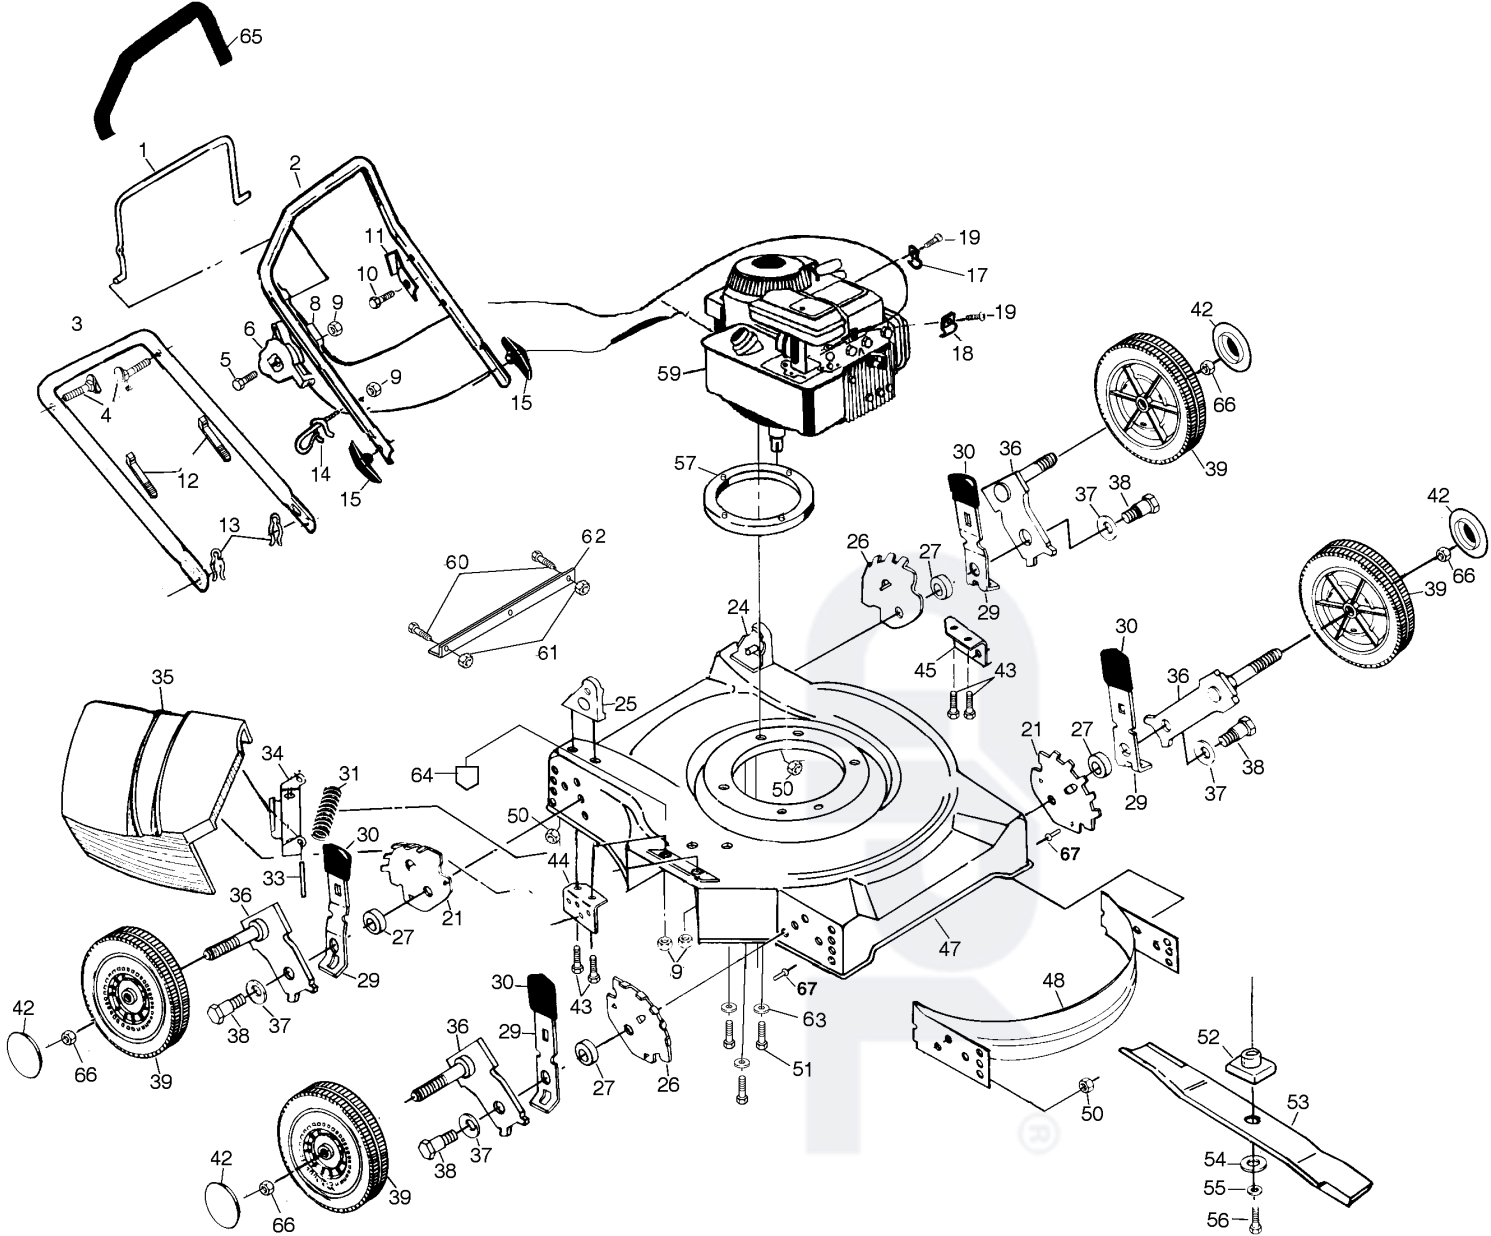

REPAIR PARTS

ROTARY LAWN MOWER MODEL NO. 600S (J600SE) PRODUCT NO. 954 05 66-21

REPAIR PARTS

ROTARY LAWN MOWER MODEL NO. 600S (J600SE) PRODUCT NO. 954 05 66-21

KEY NO.	PART NO.	DESCRIPTION	KEY NO.	PART NO.	DESCRIPTION
1	532850735	Control Bar	39	532148436	Wheel & Tire Assembly
2	532166355	Upper Handle	42	532077400	Hubcap
3	532159354	Lower Handle	43	532150078	Screw 5/16-18 x 3/4
4	532131959	Handle Bolt 5/16-18 x 3/4	44	532125424	Handle Support Bracket (Right)
5	532158755	Pan Head Machine Screw 1/4-20 x 2.12	45	532125423	Handle Support Bracket (Left)
6	532851462	Throttle Control	47	532171941	Lawn Mower Housing
8	532130861	Engine Zone Control Cable	48	532146026	Front Baffle
9	532063601	Locknut 1/4-20	--	532125046	Rear Baffle (Not Shown)
10	532750097	Hex Washer Head Screw #10-24 x 1/2	50	532751592	Locknut 3/8-16
11	532125162	Up-Stop Bracket	51	532850999	Hex Head Tread Rolling Screw 3/8-16 x 1
12	532066426	Wire Tie	52	532850977	Blade Adapter
13	532051793	Hairpin Cotter	53	532850972	20" Blade
14	532153638	Rope Guide	54	532851074	Hardened Washer
15	532136376	Handle Knob	55	532850263	Helical Lockwasher 3/8
17	532111190	Cable Clamp	56	532851084	Hex Head Screw 3/8-24 x 1 Grade 8
18	532087930	Cable Clip	57	532701313	Spacer
19	532083816	Thread Rolling Screw #10-32 x 5/8	59	-----	Engine - Briggs & Stratton Model No. 9D902
21	532140836	Wheel Adjuster Bracket (LF/RR)			Order parts from engine manufacturer
24	532170977	Handle Bracket Assembly (Left)	60	532085825	Hex Washer Head Screw 10-24 x 1
25	532170975	Handle Bracket Assembly (Right)	61	532069180	Nut Hex Lk. Washer #10-24
26	532140996	Wheel Adjuster Bracket (RF/LR)	62	532154147	Footguard
27	532146630	Spacer	63	532053998	Washer
29	532141730	Selector Spring	64	532145494	Warning Decal
30	532087877	Selector Knob	65	532164265	Handle Grip
31	532087589	Torsion Spring	66	532083923	Nut
33	532147286	Hinge Rod	67	532128415	Pop Rivet
34	532087593	Housing Bracket	--	532157759	Operators Manual (Scand)
35	532750149	Discharge Guard Assembly	--	532157758	Operators Manual (Euro)
36	532149857	Axle Arm Assembly			
37	532062335	Belleville Washer 1/2			
38	532142748	Shoulder Bolt 3/8-16			