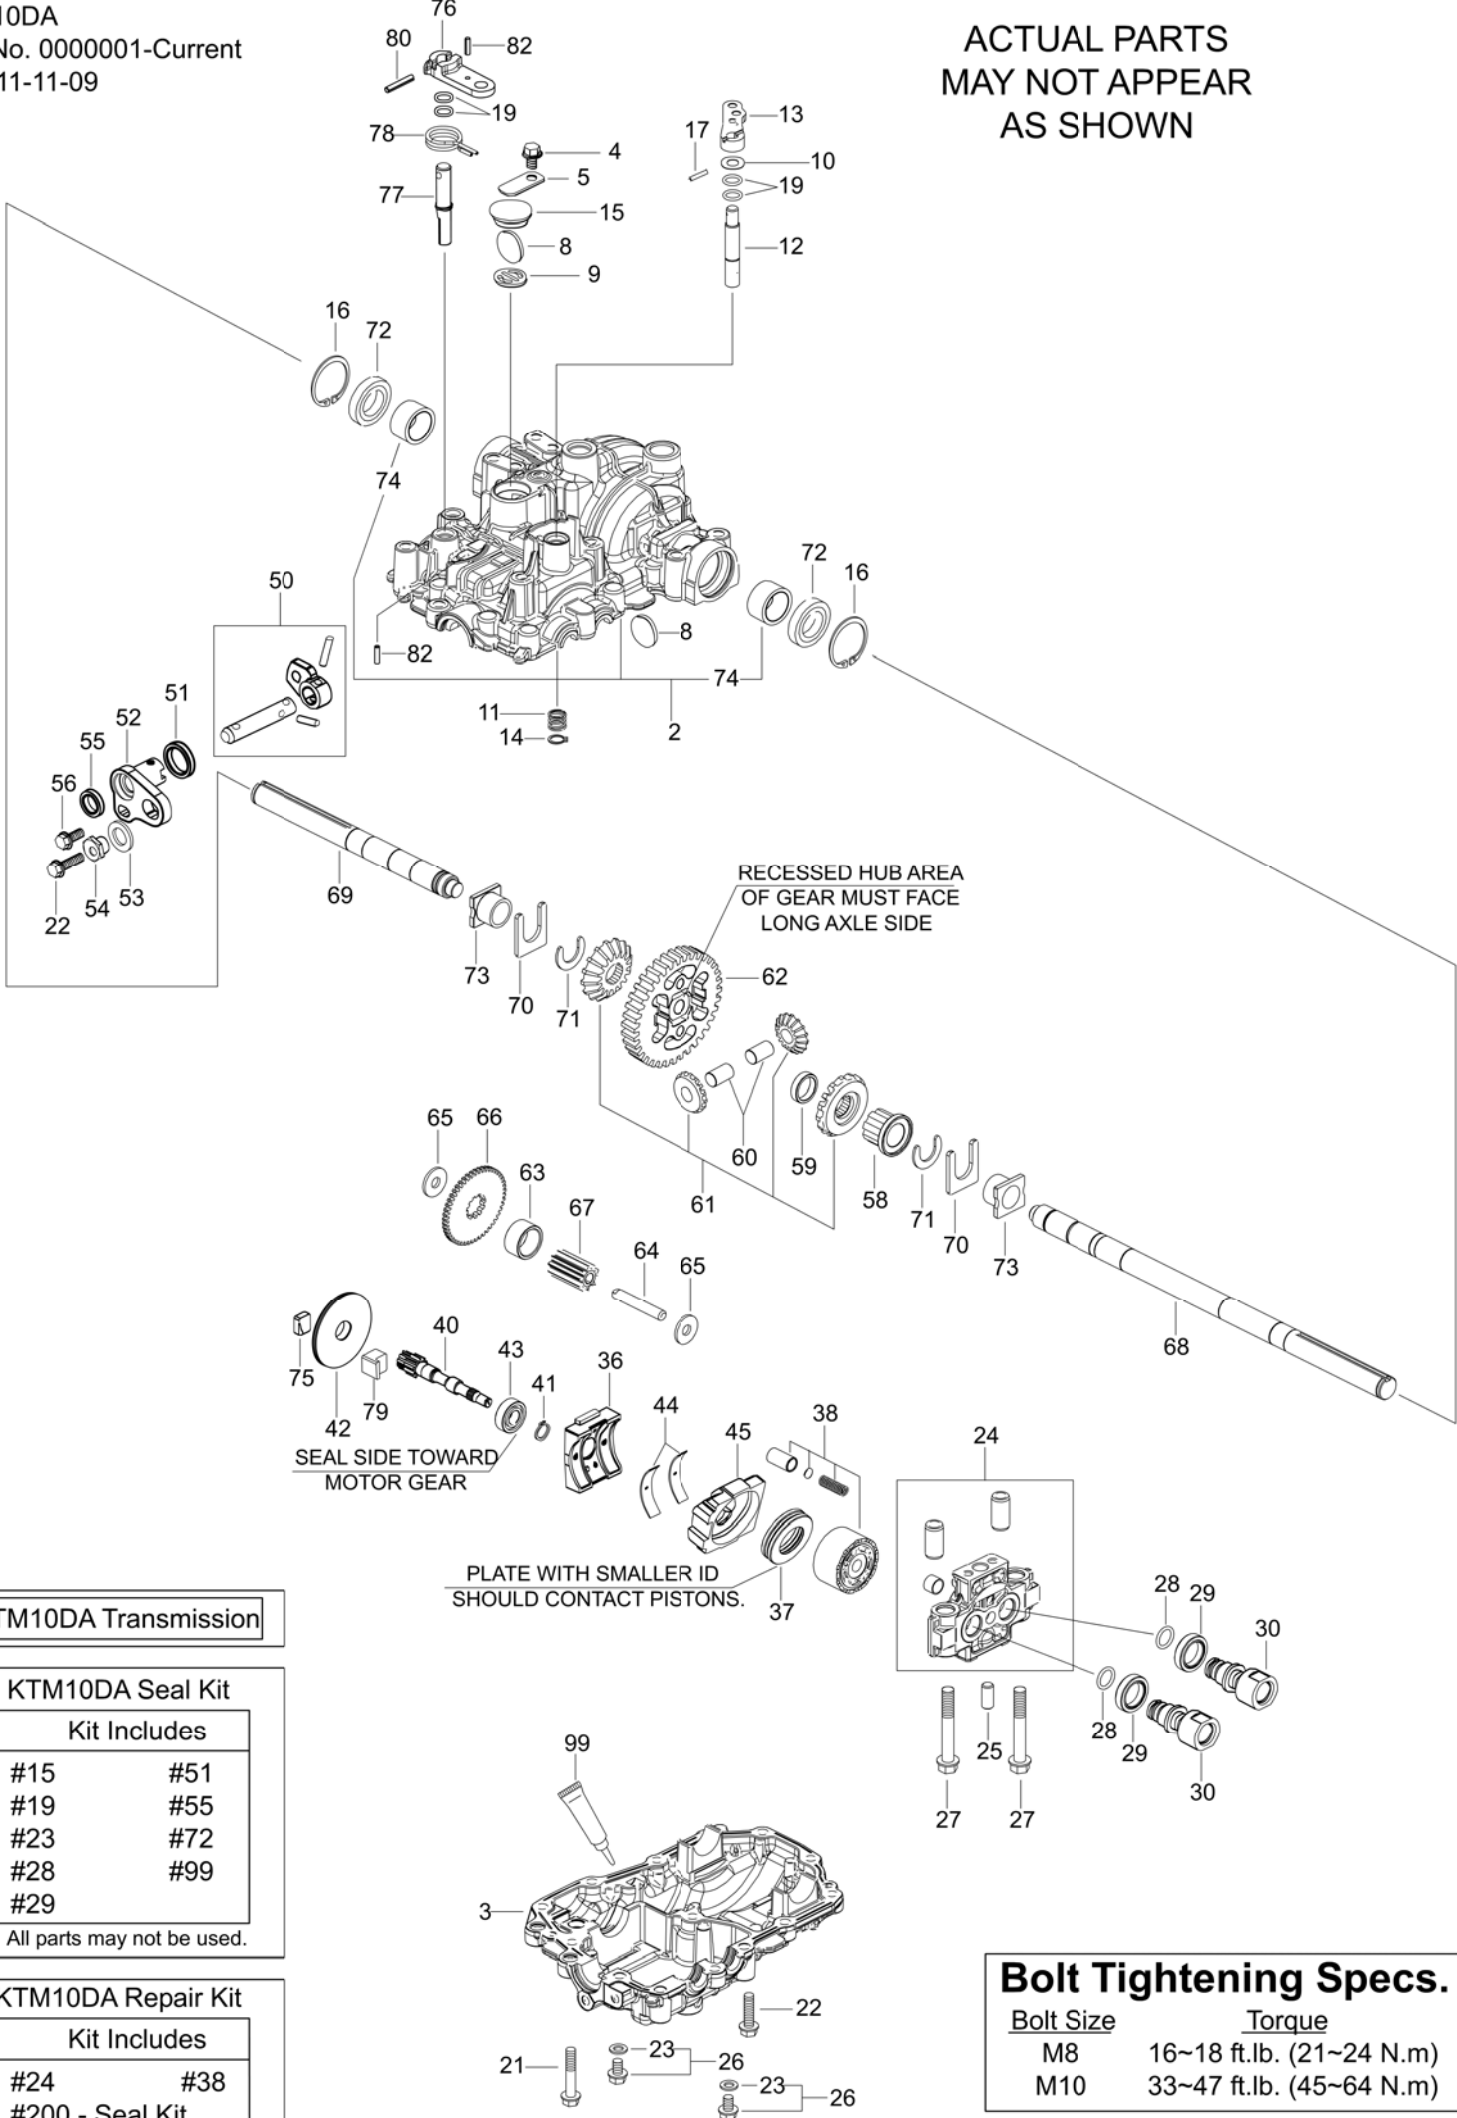

ACTUAL PARTS
MAY NOT APPEAR
AS SHOWN

1- KTM10DA Transmission

KTM10DA Seal Kit

Kit Includes

#15	#51
#19	#55
#23	#72
#28	#99
#29	

All parts may not be used.

KTM10DA Repair Kit

Kit Includes

#24	#38
#200 - Seal Kit	

All parts may not be used.

Bolt Tightening Specs.

Bolt Size	Torque
M8	16~18 ft.lb. (21~24 N.m)
M10	33~47 ft.lb. (45~64 N.m)