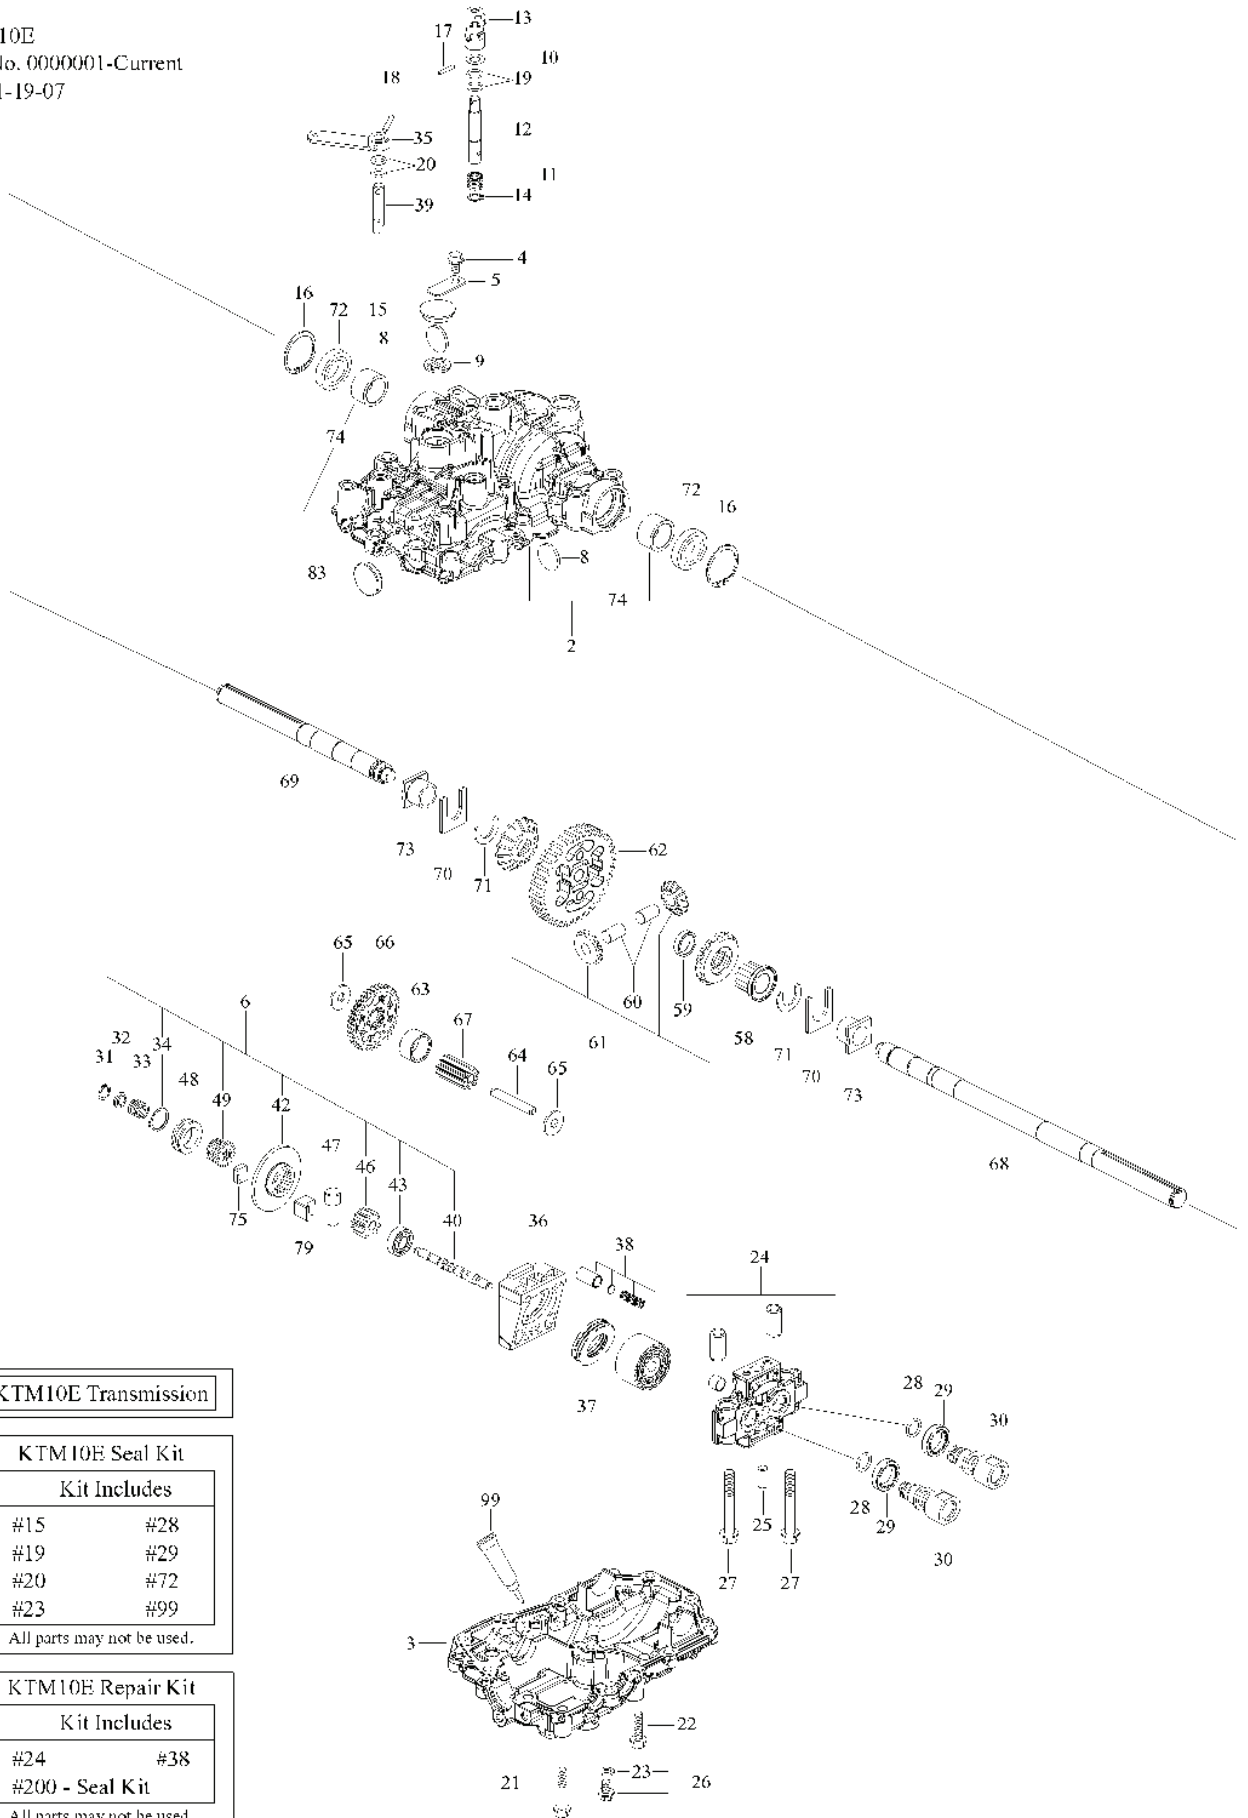

KTM10E
Ser. No. 0000001-Current
Rev. 1-19-07

1- KTM10E Transmission

KTM10E Seal Kit

Kit Includes

#15	#28
#19	#29
#20	#72
#23	#99

All parts may not be used.

KTM10E Repair Kit

Kit Includes

#24	#38
#200 - Seal Kit	

All parts may not be used.

200-